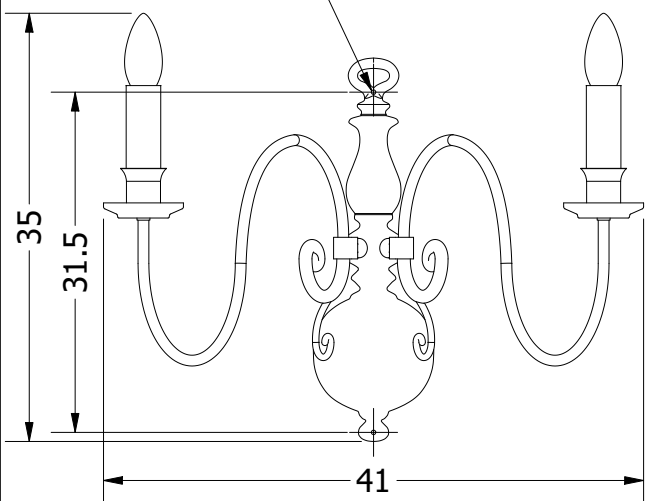

Ø0.5 mounting hole

Height: 35 cm
 Width: 41 cm
 Weight: 1.6 kg
 Capacity: 2x60 W E14
 Projection: 28 cm

Dimensions expressed in centimeters and they have to be interpreted with a tolerance of 2%.
 The company reserves the right to make changes to the models whenever and without notice, for technical production reasons.
 The information given here is based on the latest data published on the price list.

	Unit: cm		Company: Patinás Lámpa Kft.	
	Scale: 1 / 7	Sheet size: A4	Title: Rotterdam Wall Light Big	
Checked by:	Date: 2024. 01. 25.	Drawn by: Hájas András		Sheet: 1