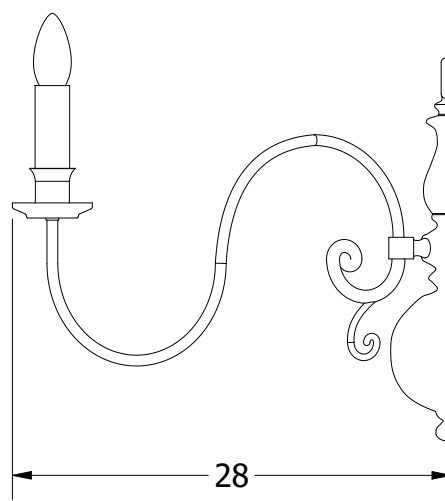

Ø0.5 mounting hole

Height: 35 cm
 Width: 41 cm
 Weight: 1.6 kg
 Capacity: 2x60 W E14
 Projection: 28 cm

Dimensions expressed in centimeters and they have to be interpreted with a tolerance of 2%.
 The company reserves the right to make changes to the models whenever and without notice, for technical production reasons.
 The information given here is based on the latest data published on the price list.

	Unit: cm		Company: Patinás Lámpa Kft.	
	Scale: 1 / 7	Sheet size: A4	Title: Rotterdam Wall Light Big	
Checked by:	Date: 2024. 01. 25.	Drawn by: Hájas András		Sheet: 1