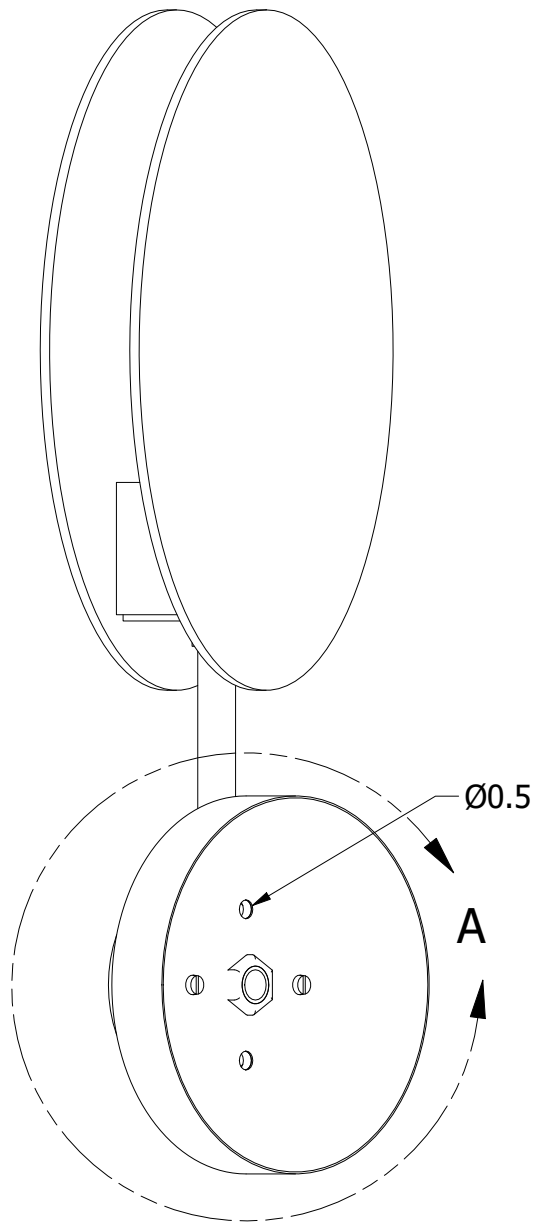

Bulb sockets type: G9
 Number of sockets: 2x6W

Dimensions expressed in centimeters and they have to be interpreted with a tolerance of 2%.
 The company reserves the right to make changes to the models whenever and without notice, for technical production reasons.
 The information given here is based on the latest data published on the price list.

	Unit: cm		Company: Patinás Lámpa Kft.	
	Scale: 1 / 4	Sheet size: A4	Title: Present Wall Light 2	
Checked by:	Date: 2022. 02. 09.	Designer: Hájas András		Sheet: 1

DETAIL A
SCALE 1 : 1

	Unit: CM	Company: Patinás Lámpa Kft.	
	Scale: 1 / 2	Sheet size: A4	Title: Present Wall Light 2
Checked by:	Date: 2022. 02. 09.	Designer: Hájas András	Sheet: 2