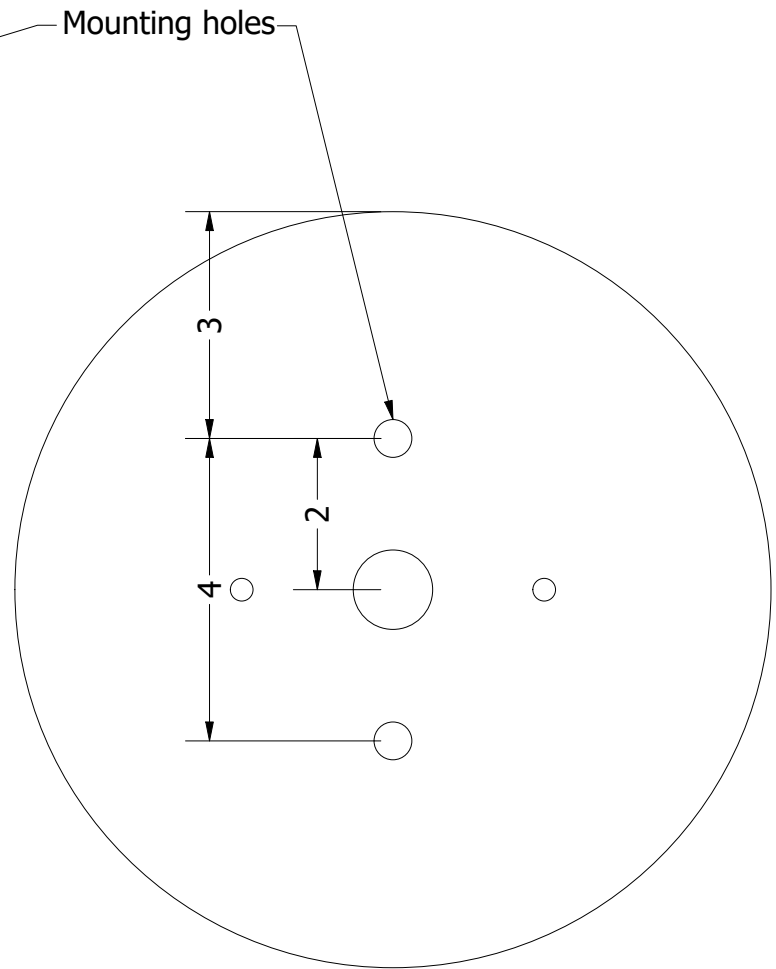

Bulb sockets type: G9
 Number of sockets: 2x6W

Dimensions expressed in centimeters and they have to be interpreted with a tolerance of 2%.
 The company reserves the right to make changes to the models whenever and without notice, for technical production reasons.
 The information given here is based on the latest data published on the price list.

	Unit: cm		Company: Patinás Lámpa Kft.	
	Scale: 1 / 4	Sheet size: A4	Title: Present Wall Light 2	
Checked by:	Date: 2022. 02. 09.	Designer: Hájas András		Sheet: 1

DETAIL A
SCALE 1 : 1

	Unit: CM	Company: Patinás Lámpa Kft.	
	Scale: 1 / 2	Sheet size: A4	Title: Present Wall Light 2
Checked by:	Date: 2022. 02. 09.	Designer: Hájas András	Sheet: 2