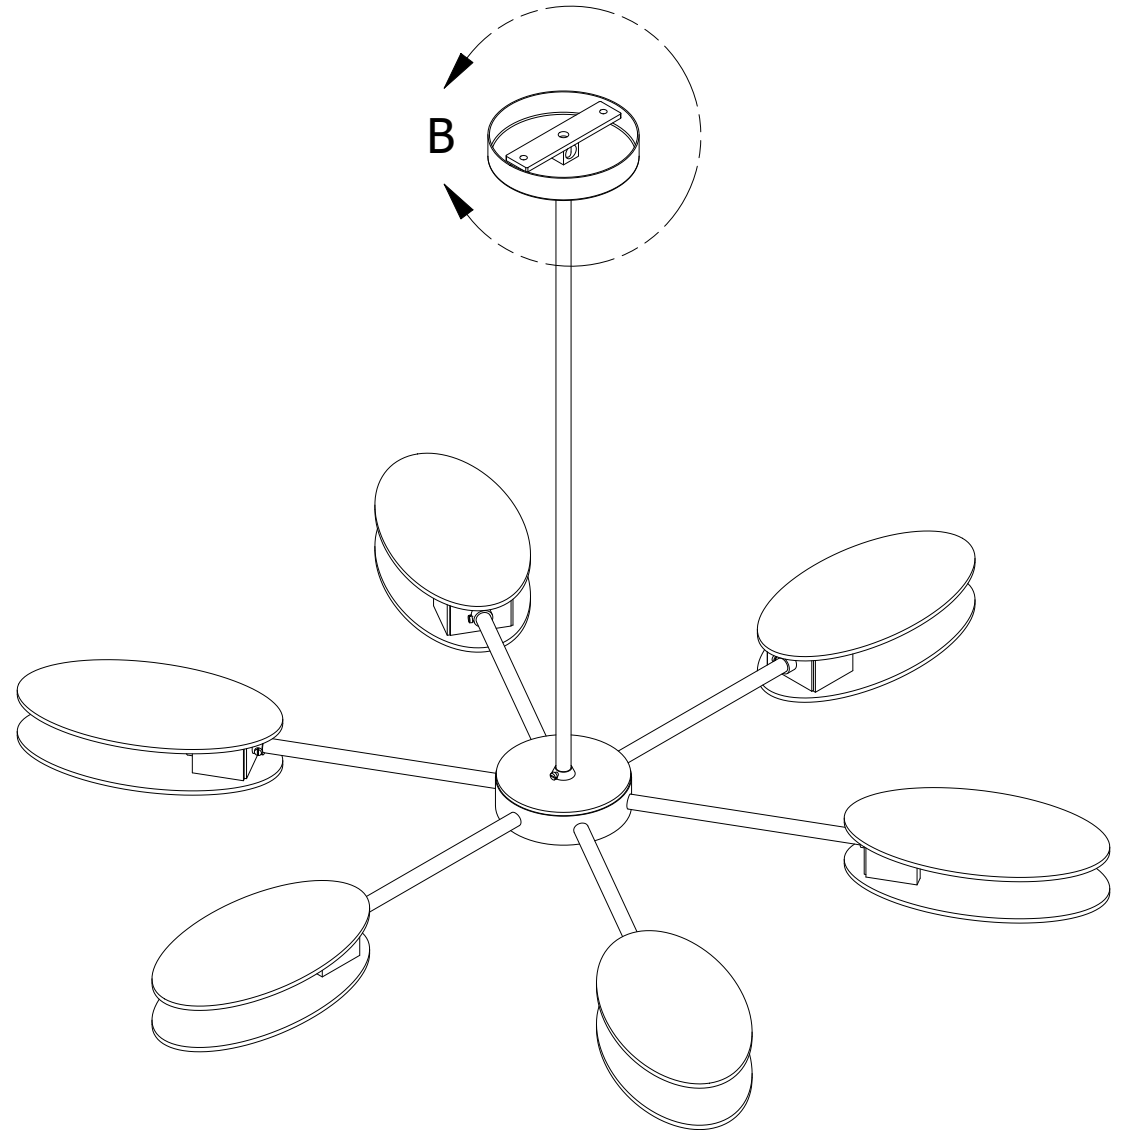

Bulb sockets type: G9
 Number of sockets: 6x6W

Dimensions expressed in centimeters and they have to be interpreted with a tolerance of 2%.
 The company reserves the right to make changes to the models whenever and without notice, for technical production reasons.
 The information given here is based on the latest data published on the price list.

	Unit: cm		Company: Patinás Lámpa Kft	
	Scale: 1 / 9	Sheet size: A4	Title: Present Chandelier 1	
Checked by:	Date: 2022. 02. 02.	Designer: Hájas András		Sheet: 1

 Patinas <small>EXCLUSIVE HANDMADE LIGHTING</small> <small>1975</small>	Unit: cm	Company: Patinás Lámpa Kft	
	Scale: 1 / 5	Sheet size: A4	Title: Present Chandelier 1
Checked by:	Date: 2022. 02. 02.	Designer: Hájas András	Sheet: 2