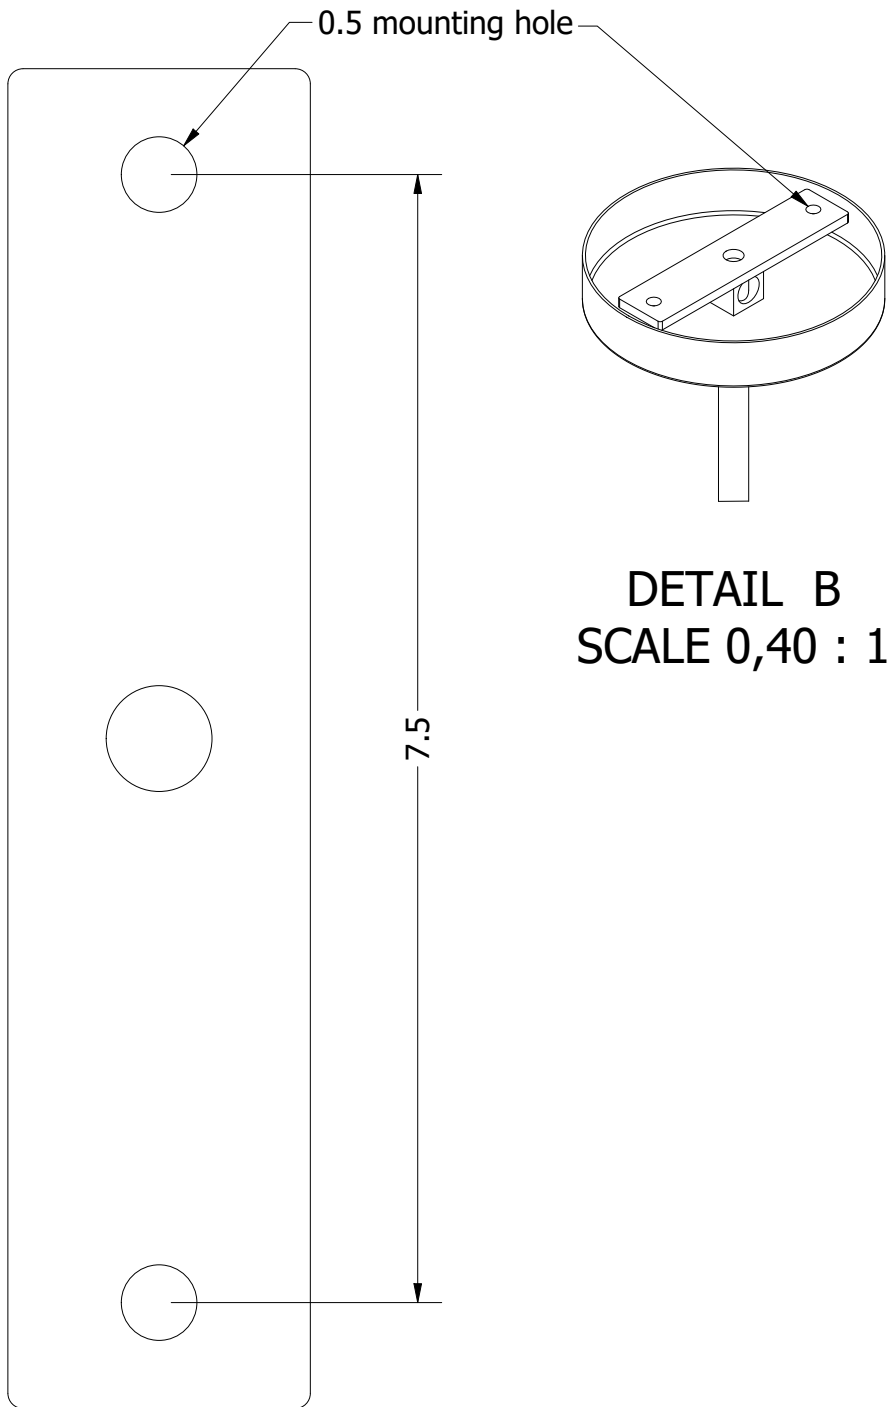

Bulb sockets type: G9
 Number of sockets: 6x6W

Dimensions expressed in centimeters and they have to be interpreted with a tolerance of 2%.
 The company reserves the right to make changes to the models whenever and without notice, for technical production reasons.
 The information given here is based on the latest data published on the price list.

	Unit: cm		Company: Patinás Lámpa Kft	
	Scale: 1 / 9	Sheet size: A4	Title: Present Chandelier 1	
Checked by:	Date: 2022. 02. 02.	Designer: Hájas András		Sheet: 1

 Patinas <small>EXCLUSIVE HANDMADE LIGHTING</small> <small>1975</small>	Unit: cm	Company: Patinás Lámpa Kft	
	Scale: 1 / 5	Sheet size: A4	Title: Present Chandelier 1
Checked by:	Date: 2022. 02. 02.	Designer: Hájas András	Sheet: 2