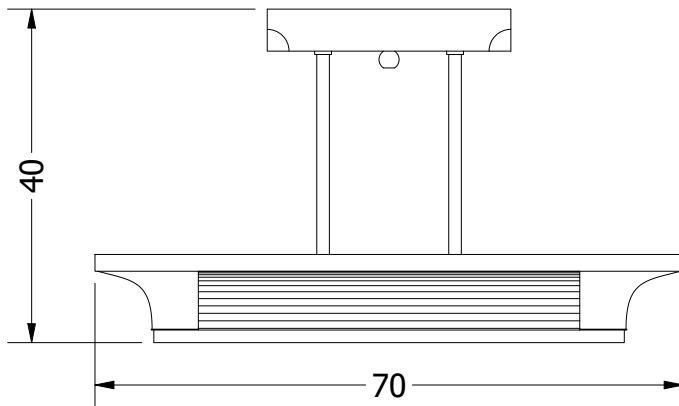

Ø0.5 x 12
mounting hole

Height: 40 cm

Minimum Height: 40 cm

Width: 70 x 70 cm

Weight: 13 kg

Capacity: 8x60 W E14

Dimension of glass tubes:

Ø0.9 cm x 47 cm

Dimensions expressed in centimeters and they have to be interpreted with a tolerance of 2%.
The company reserves the right to make changes to the models whenever and without notice, for technical production reasons.
The information given here is based on the latest data published on the price list.

	Unit: cm		Company: Patinás Lámpa Kft.	
	Scale: 1 / 9	Sheet size: A4	Title: Petitot Chandelier V	
Checked by:	Date: 2023. 09. 14.	Drawn by: Hájas András		Sheet: 1