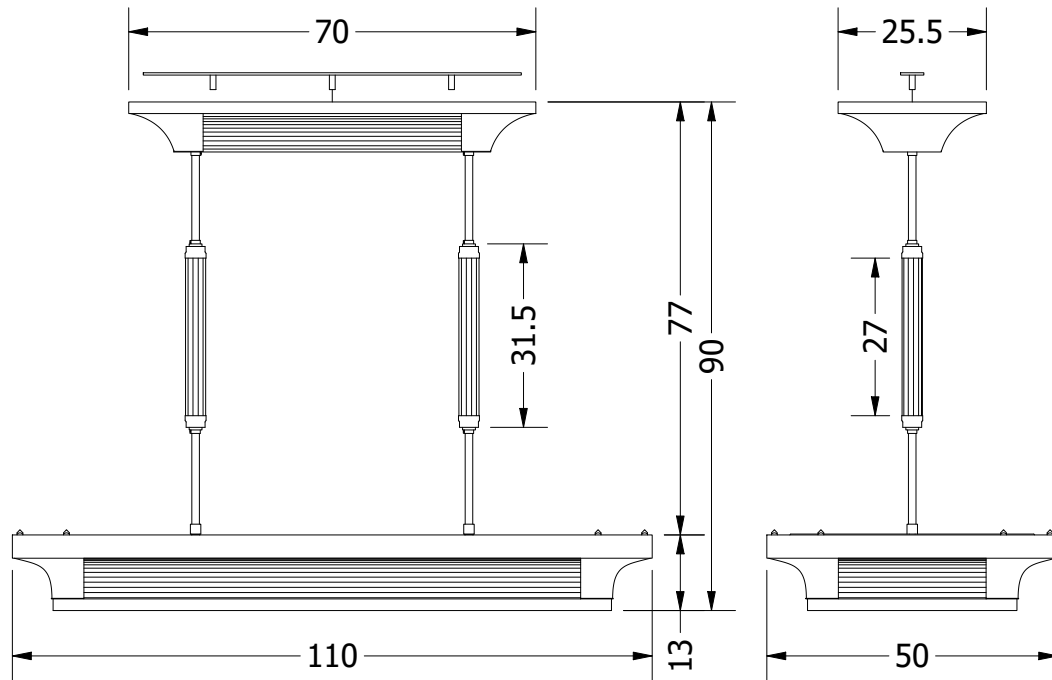

Ø0.6
mounting hole

Height: 90 cm
 Minimum Height: 50 cm
 Width: 110 x 50 cm
 Weight: 18 kg
 Capacity: 12x60 W E14

Dimension of glass tubes:
 Ø0.9cm x 48cm, Ø0.9cm x 27cm
 Ø0.9cm x 88cm, Ø0.9cm x 30cm

Dimensions expressed in centimeters and they have to be interpreted with a tolerance of 2%.
 The company reserves the right to make changes to the models whenever and without notice, for technical production reasons.
 The information given here is based on the latest data published on the price list.

 Patinás <small>EXCLUSIVE HANDMADE LIGHTING</small> <small>1872-2022</small>	Unit: cm		Company: Patinás Lámpa Kft.	
	Scale: 1 / 13	Sheet size: A4	Title: Petitot Chandelier III	
Checked by:	Date: 2023. 02. 22.	Designer: Hájas András		Sheet: 1