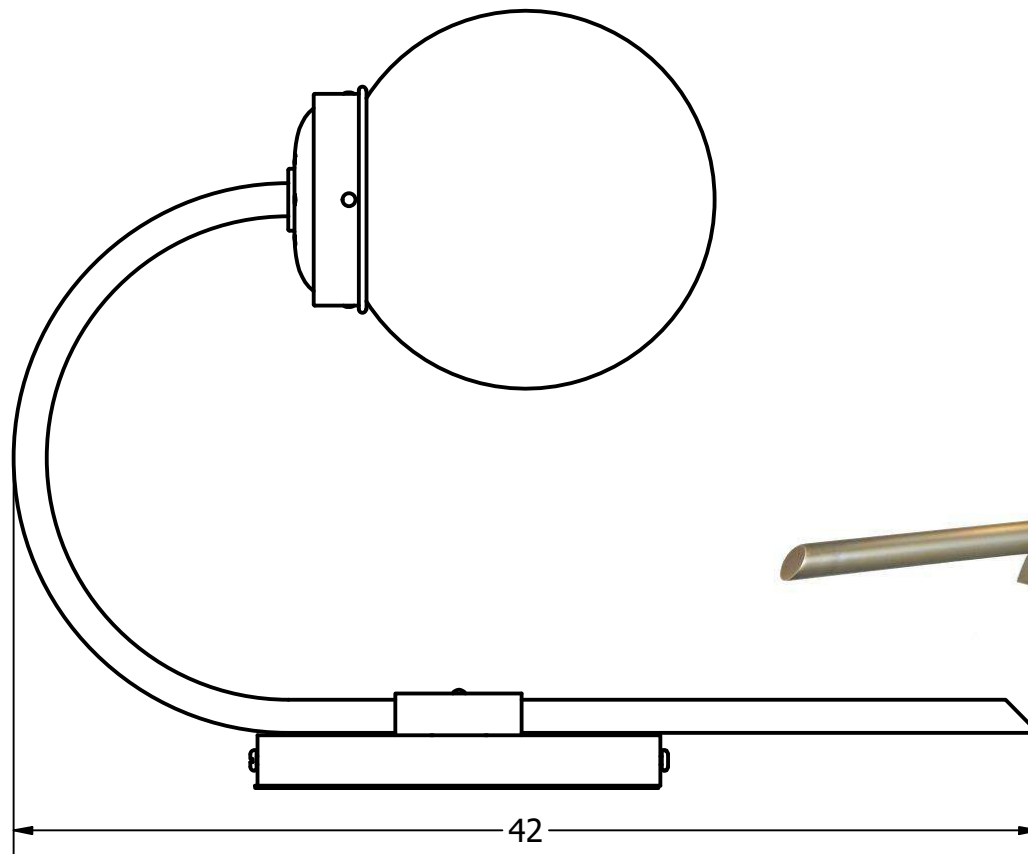

30

42

Bulb sockets type: E27  
 Number of sockets: 1x75W

Dimensions expressed in centimeters and they have to be interpreted with a tolerance of 2%.  
 The company reserves the right to make changes to the models whenever and without notice, for technical production reasons.  
 The information given here is based on the latest data published on the price list.

		Unit: cm		Company: Patinás Lámpa Kft.	
		Scale: 1 / 3	Sheet size: A4	Title: Ottone Table Lamp 2	
Checked by:	Date: 2021. 09. 10.			Designer: Hájas András	Sheet: 1