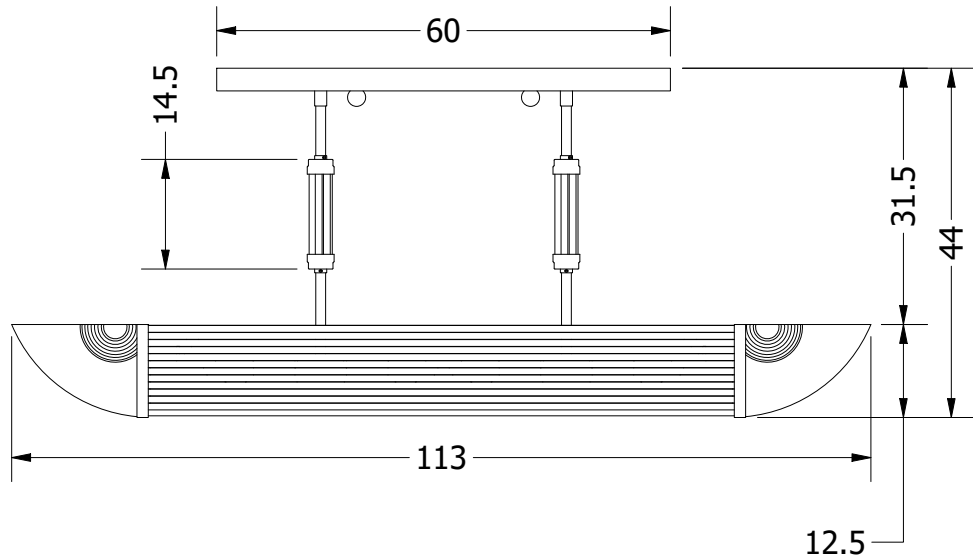

42.5
Ø0.5 mounting hole

Height: 44 cm

Minimum Height: 44 cm

Width: 113 x 24.5 cm

Weight: 10 kg

Capacity: 6x60 W E14

Dimension of glass tubes:

Ø0.9 cm x 80 cm

Ø0.9 cm x 22 cm

Ø0.9 cm x 12 cm

Dimensions expressed in centimeters and they have to be interpreted with a tolerance of 2%.

The company reserves the right to make changes to the models whenever and without notice, for technical production reasons.

The information given here is based on the latest data published on the price list.

	Unit: cm		Company: Patinás Lámpa Kft.
	Scale: 1 / 10	Sheet size: A4	Title: Nizza Pendant I
Checked by:	Date: 2023. 11. 22.	Drawn by: Hájas András	Sheet: 1