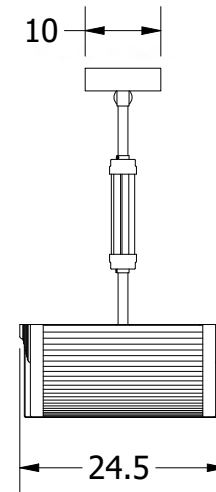

42.5
Ø0.5 mounting hole

Height: 44 cm

Minimum Height: 44 cm

Width: 113 x 24.5 cm

Weight: 10 kg

Capacity: 6x60 W E14

Dimension of glass tubes:

Ø0.9 cm x 80 cm

Ø0.9 cm x 22 cm

Ø0.9 cm x 12 cm

Dimensions expressed in centimeters and they have to be interpreted with a tolerance of 2%.

The company reserves the right to make changes to the models whenever and without notice, for technical production reasons.

The information given here is based on the latest data published on the price list.

	Unit: cm		Company: Patinás Lámpa Kft.
	Scale: 1 / 10	Sheet size: A4	Title: Nizza Pendant I
Checked by:	Date: 2023. 11. 22.	Drawn by: Hájas András	Sheet: 1