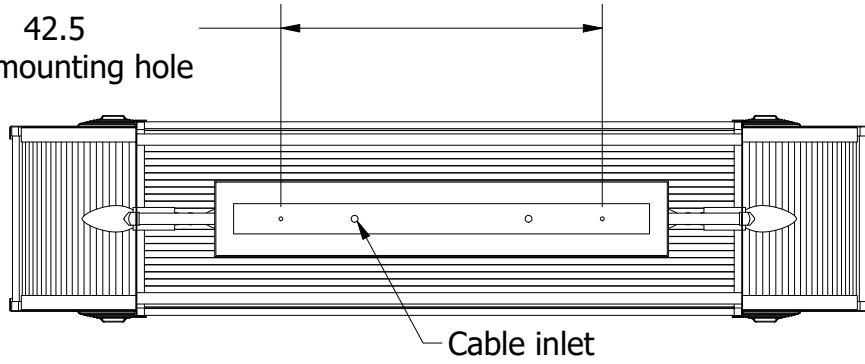

42.5
Ø0.5 mounting hole

Height: 44 cm

Minimum Height: 44 cm

Width: 113 x 24.5 cm

Weight: 10 kg

Capacity: 6x60 W E14

Dimension of glass tubes:

Ø0.9 cm x 80 cm

Ø0.9 cm x 22 cm

Ø0.9 cm x 12 cm

Dimensions expressed in centimeters and they have to be interpreted with a tolerance of 2%.

The company reserves the right to make changes to the models whenever and without notice, for technical production reasons.

The information given here is based on the latest data published on the price list.

	Unit: cm		Company: Patinás Lámpa Kft.
	Scale: 1 / 10	Sheet size: A4	Title: Nizza Pendant I
Checked by:	Date: 2023. 11. 22.	Drawn by: Hájas András	Sheet: 1