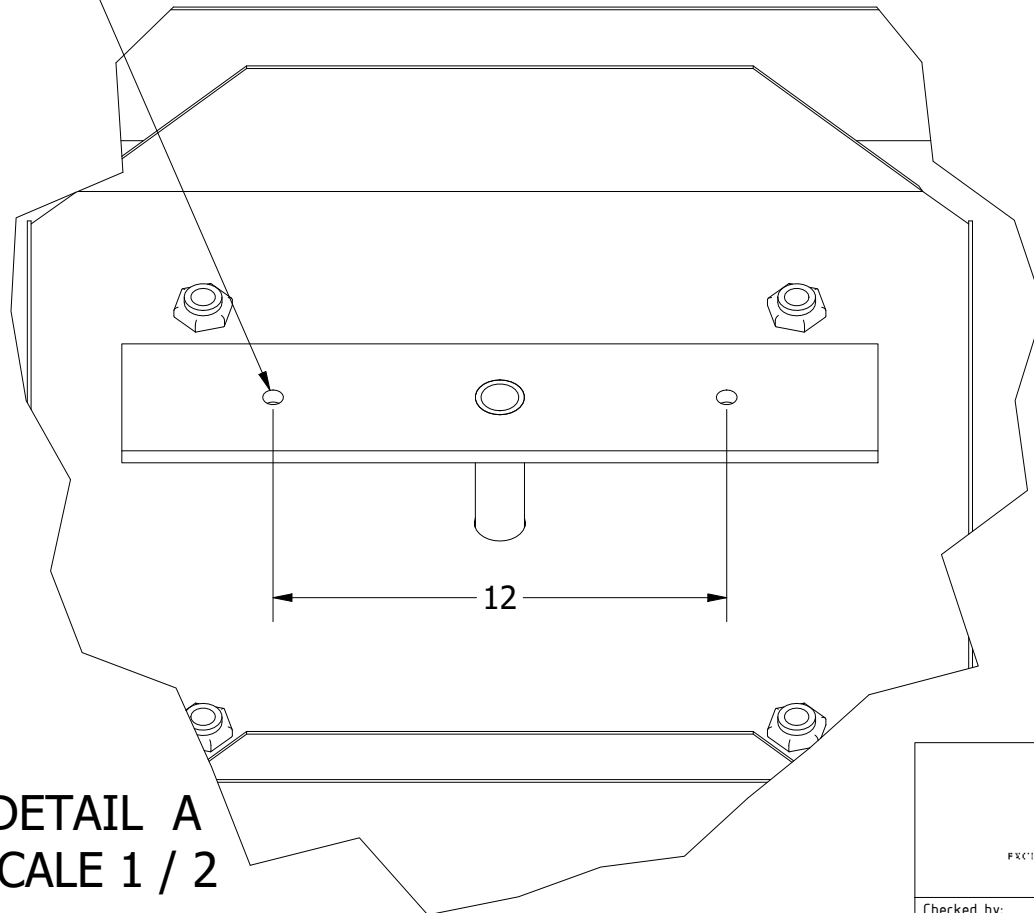

Bulb sockets type: E27
 Number of sockets: 8x75W

Dimension of glass tubes:
 D=0.9cm x 39cm

Dimensions expressed in centimeters and they have to be interpreted with a tolerance of 2%.
 The company reserves the right to make changes to the models whenever and without notice, for technical production reasons.
 The information given here is based on the latest data published on the price list.

	Unit: cm		Company: Patinás Lámpa Kft.		
	Scale: 1 / 7	Sheet size: A4	Title: Nizza Chandelier II.		
Checked by:	Date: 2022. 03. 29.	Designer: Hájas András			Sheet: 1

Ceiling Mount Console

Ø0.5 mounting hole

Ø0.5 mounting hole

DETAIL A
SCALE 1 / 2

		Unit: cm	Company: Patinás Lámpa Kft.
		Scale: 1 / 1	Sheet size: A4
Checked by:	Date: 2022. 03. 29.	Designer: Hájás András	Sheet: 2