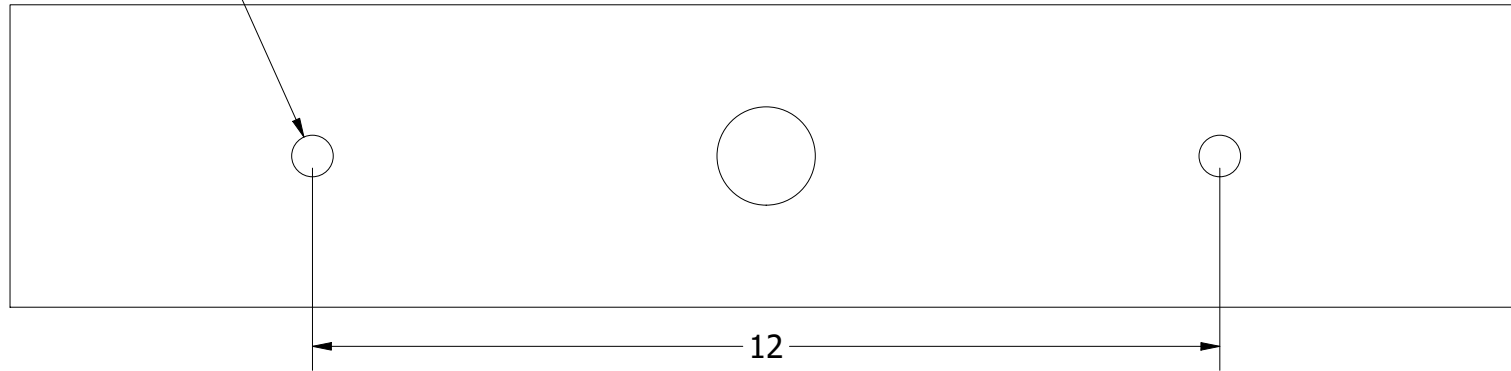

Bulb sockets type: E27
 Number of sockets: 8x75W

Dimension of glass tubes:
 D=0.9cm x 39cm

Dimensions expressed in centimeters and they have to be interpreted with a tolerance of 2%.
 The company reserves the right to make changes to the models whenever and without notice, for technical production reasons.
 The information given here is based on the latest data published on the price list.

	Unit: cm		Company: Patinás Lámpa Kft.		
	Scale: 1 / 7	Sheet size: A4	Title: Nizza Chandelier II.		
Checked by:	Date: 2022. 03. 29.	Designer: Hájas András			Sheet: 1

Ceiling Mount Console

Ø0.5 mounting hole

Ø0.5 mounting hole

DETAIL A
SCALE 1 / 2

		Unit: cm	Company: Patinás Lámpa Kft.
		Scale: 1 / 1	Sheet size: A4
Checked by:	Date: 2022. 03. 29.	Designer: Hájás András	Sheet: 2