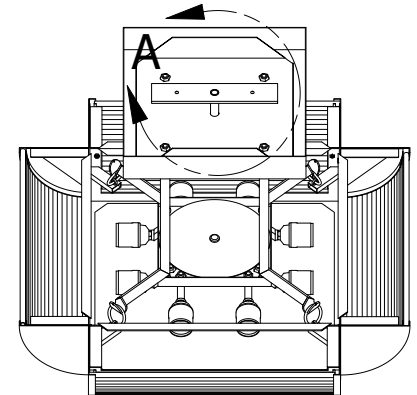

Bulb sockets type: E27
 Number of sockets: 8x75W

Dimension of glass tubes:
 D=0.9cm x 39cm

Dimensions expressed in centimeters and they have to be interpreted with a tolerance of 2%.
 The company reserves the right to make changes to the models whenever and without notice, for technical production reasons.
 The information given here is based on the latest data published on the price list.

	Unit: cm		Company: Patinás Lámpa Kft.		
	Scale: 1 / 7	Sheet size: A4	Title: Nizza Chandelier II.		
Checked by:	Date: 2022. 03. 29.	Designer: Hájas András			Sheet: 1

Ceiling Mount Console

Ø0.5 mounting hole

Ø0.5 mounting hole

DETAIL A
SCALE 1 / 2

		Unit: cm	Company: Patinás Lámpa Kft.
		Scale: 1 / 1	Sheet size: A4
Checked by:	Date: 2022. 03. 29.	Designer: Hájás András	Sheet: 2