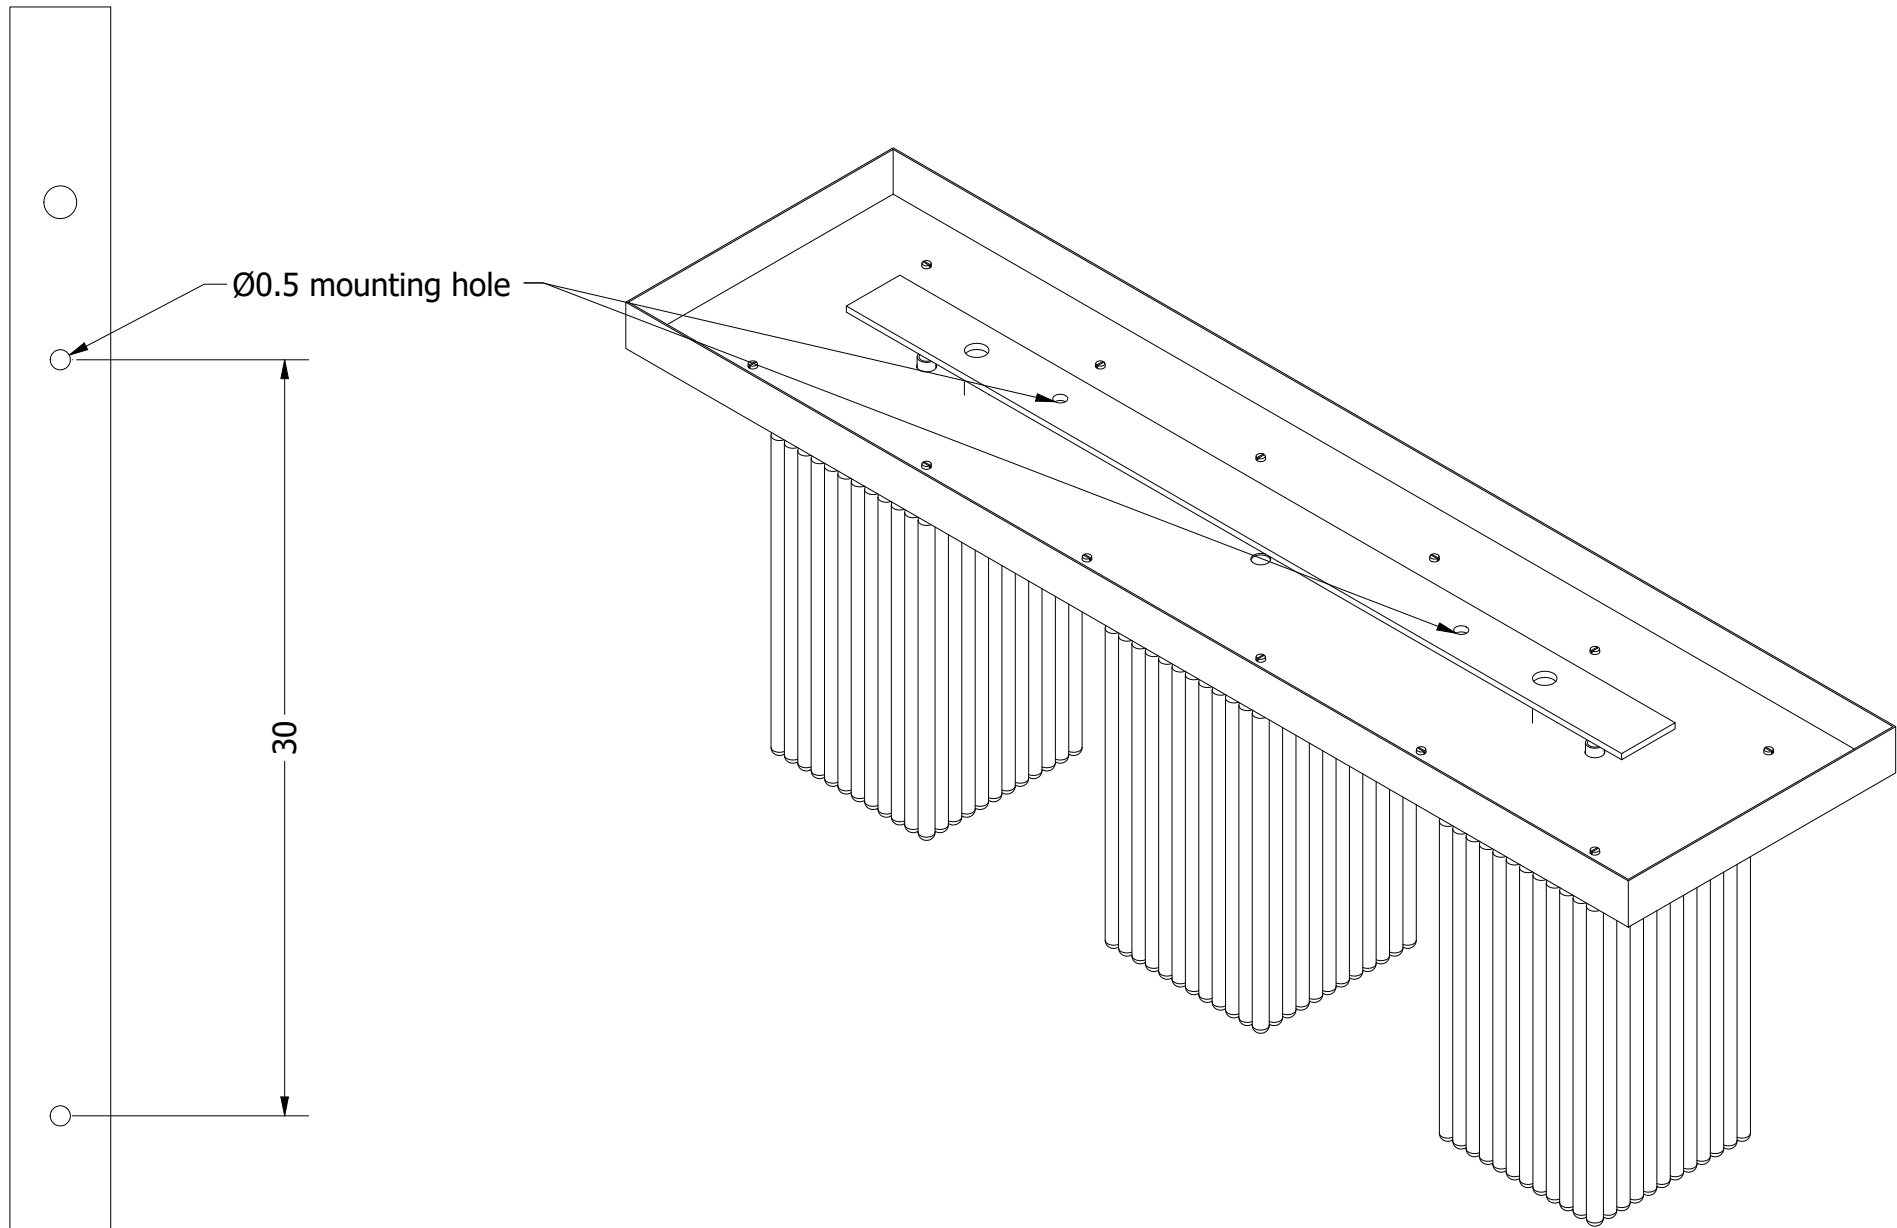

Height: 27 cm  
 Minimum Height: 27 cm  
 Width: 75x20 cm  
 Weight: 6.5 kg

Dimension of glass tubes:  
 Capacity: 3x75 W E127 D=0.9cm x 20cm

Dimensions expressed in centimeters and they have to be interpreted with a tolerance of 2%.  
 The company reserves the right to make changes to the models whenever and without notice, for technical production reasons.  
 The information given here is based on the latest data published on the price list.

	Unit: cm		Company: Patinás Lámpa Kft.	
	Scale: 1 / 5	Sheet size: A4	Title: Monaco Ceiling Fitting IV.	
Checked by:	Date: 2022. 08. 24.	Designer: Hájas András		Sheet: 1

	Unit: cm		Company: Patinás Lámpa Kft.	
	Scale: 1 / 3	Sheet size: A4	Title: Monaco Ceiling Fitting IV.	
Checked by:	Date: 2022. 08. 24.	Designer: Hájas András		Sheet: 2