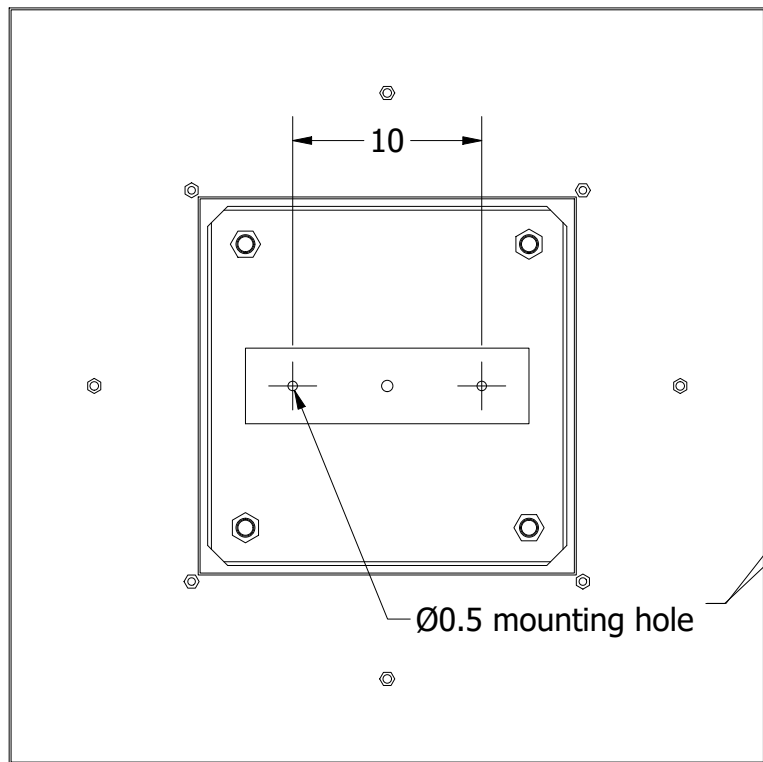

Height: 60 cm
 Minimum height: 60 cm
 Width: 40x40 cm
 Weight: 3.7 kg
 Capacity: 1x75 W E27

Dimension of glass tubes:
 D=0.9cm x 30cm

Dimensions expressed in centimeters and they have to be interpreted with a tolerance of 2%.
 The company reserves the right to make changes to the models whenever and without notice, for technical production reasons.
 The information given here is based on the latest data published on the price list.

	Unit: cm		Company: Patinás Lámpa Kft.	
	Scale: 1 / 7	Sheet size: A4	Title: Hoffmann Pendant II	
Checked by:	Date: 2022. 09. 15.	Designer: Hájas András		Sheet: 1

		Unit: cm	Company: Patinás Lámpa Kft.
		Scale: 1 / 4	Sheet size: A4
Checked by:	Date: 2022. 09. 15.	Title: Hoffmann Pendant II	
		Designer: Hájas András	Sheet: 2