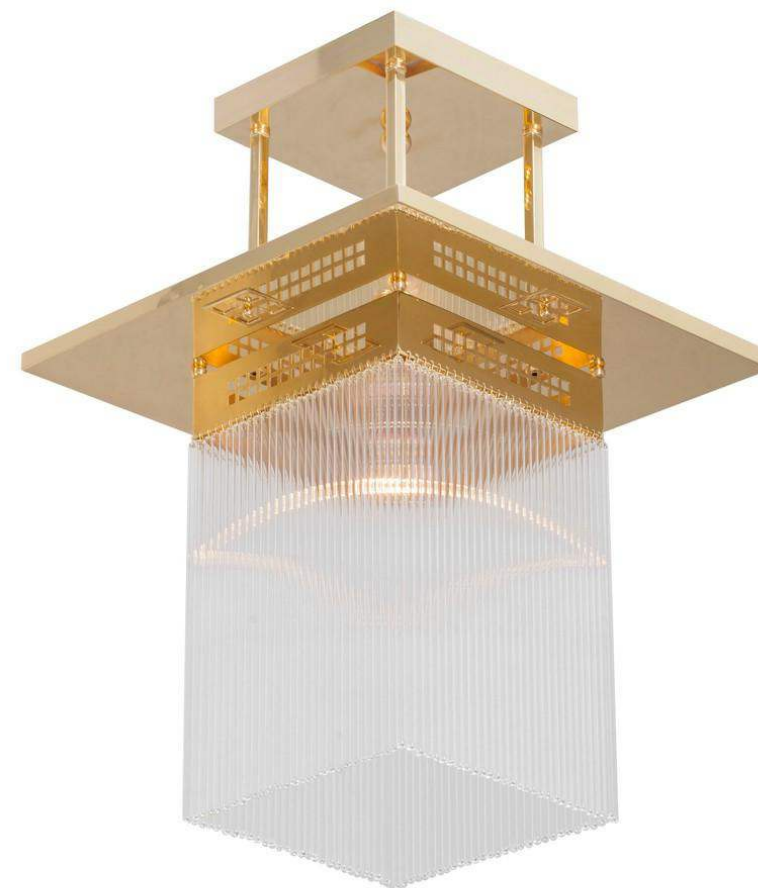

Height: 60 cm
 Minimum height: 60 cm
 Width: 40x40 cm
 Weight: 3.7 kg
 Capacity: 1x75 W E27

Dimension of glass tubes:
 D=0.9cm x 30cm

Dimensions expressed in centimeters and they have to be interpreted with a tolerance of 2%.
 The company reserves the right to make changes to the models whenever and without notice, for technical production reasons.
 The information given here is based on the latest data published on the price list.

	Unit: cm		Company: Patinás Lámpa Kft.	
	Scale: 1 / 7	Sheet size: A4	Title: Hoffmann Pendant II	
Checked by:	Date: 2022. 09. 15.	Designer: Hájas András		Sheet: 1

		Unit: cm	Company: Patinás Lámpa Kft.
		Scale: 1 / 4	Sheet size: A4
Checked by:	Date: 2022. 09. 15.	Title: Hoffmann Pendant II	
		Designer: Hájas András	Sheet: 2