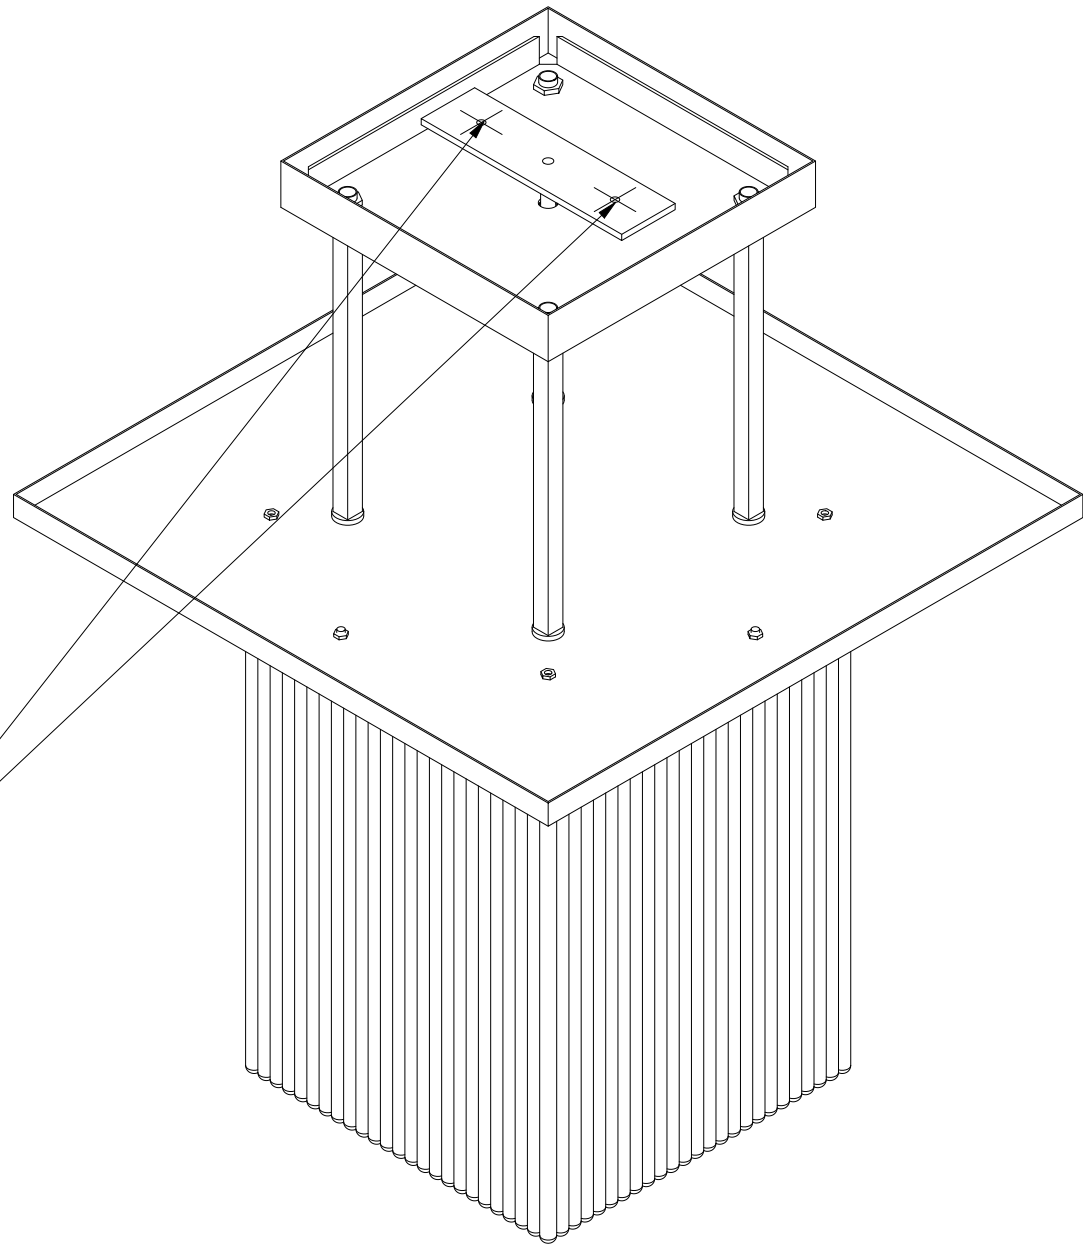

Height: 60 cm
 Minimum height: 60 cm
 Width: 40x40 cm
 Weight: 3.7 kg
 Capacity: 1x75 W E27

Dimension of glass tubes:
 D=0.9cm x 30cm

Dimensions expressed in centimeters and they have to be interpreted with a tolerance of 2%.
 The company reserves the right to make changes to the models whenever and without notice, for technical production reasons.
 The information given here is based on the latest data published on the price list.

	Unit: cm		Company: Patinás Lámpa Kft.	
	Scale: 1 / 7	Sheet size: A4	Title: Hoffmann Pendant II	
Checked by:	Date: 2022. 09. 15.	Designer: Hájas András		Sheet: 1

		Unit: cm	Company: Patinás Lámpa Kft.
		Scale: 1 / 4	Sheet size: A4
Checked by:	Date: 2022. 09. 15.	Title: Hoffmann Pendant II	
		Designer: Hájas András	Sheet: 2