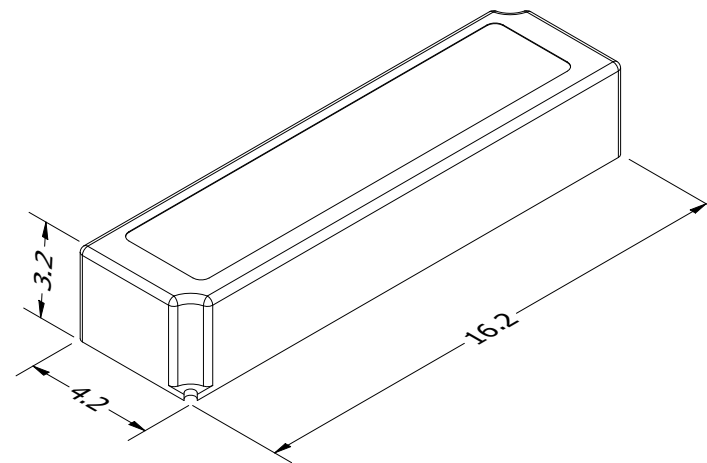

Driver data available on page 2

Height: 60 cm  
 Minimum Height: 16 cm  
 Width: 70 cm  
 Weight: 9 kg  
 Capacity: 42 W, 12 V, dim  
 Projection: 6 cm

Led Stripe Data  
 Length: aprox. 4.4m  
 Color Temp.: 4000K  
 9.6 W, 600lm/m

	Unit: cm		Company: Patinás Lámpa Kft.	
	Scale: 1 / 10	Sheet size: A4	Title: Éclipse 70 LED S Wall Light	
Checked by:	Date: 2022. 03. 10.	Designer: Hájas András		Sheet: 1

# Driver

**DETAIL A**  
SCALE 1.5/ 1

**DETAIL B**  
SCALE 1 / 1

Driver Data  
 Class 2 - IP67  
 Output Voltage: 12V  
 Wattage: 60W  
 Type: LPV  
 Weight: 0.4 kg  
 Dimensions: 16.2 x 4.2 x 3.2  
 Color: White