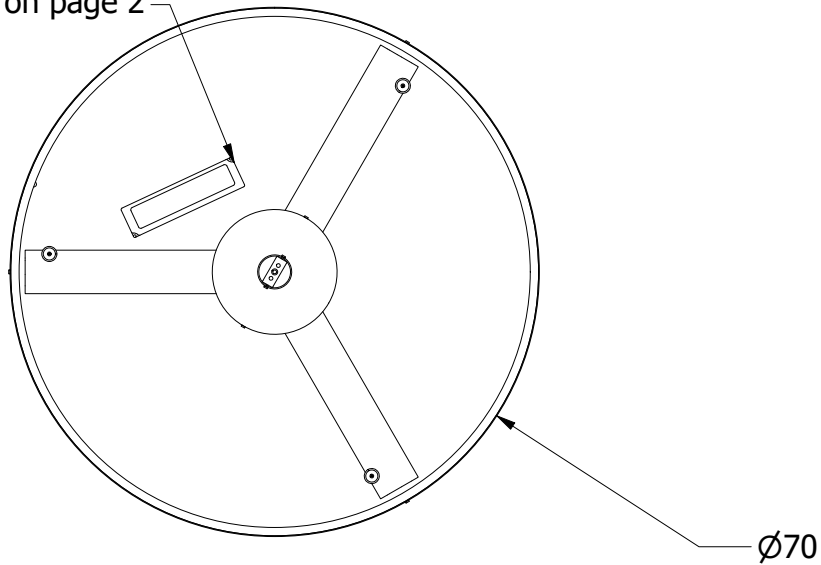

Driver data available on page 2

Height: 60 cm  
 Minimum Height: 16 cm  
 Width: 70 cm  
 Weight: 9 kg  
 Capacity: 42 W, 12 V, dim  
 Projection: 6 cm

Led Stripe Data  
 Length: aprox. 4.4m  
 Color Temp.: 4000K  
 9.6 W, 600lm/m

	Unit: cm		Company: Patinás Lámpa Kft.	
	Scale: 1 / 10	Sheet size: A4	Title: Éclipse 70 LED S Wall Light	
Checked by:	Date: 2022. 03. 10.	Designer: Hájas András		Sheet: 1

# Driver

**DETAIL A**  
SCALE 1.5/ 1

**DETAIL B**  
SCALE 1 / 1

Driver Data  
 Class 2 - IP67  
 Output Voltage: 12V  
 Wattage: 60W  
 Type: LPV  
 Weight: 0.4 kg  
 Dimensions: 16.2 x 4.2 x 3.2  
 Color: White

	Unit: CM	Company: Patinás Lámpa Kft.
	Scale: 1 / 2	Sheet size: A4
Checked by:	Date: 2022. 03. 10.	Title: Éclipse 70 LED S Wall Light
		Designer: Hájas András
		Sheet: 2