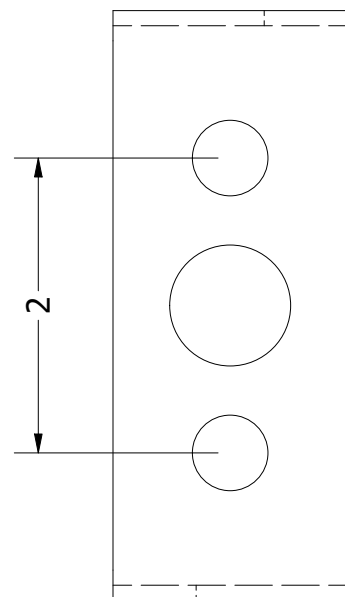

Driver data available on page 2

Height: 60 cm  
 Minimum Height: 16 cm  
 Width: 70 cm  
 Weight: 9 kg  
 Capacity: 42 W, 12 V, dim  
 Projection: 6 cm

Led Stripe Data  
 Length: aprox. 4.4m  
 Color Temp.: 4000K  
 9.6 W, 600lm/m

Dimensions expressed in centimeters and they have to be interpreted with a tolerance of 2%.  
 The company reserves the right to make changes to the models whenever and without notice, for technical production reasons.  
 The information given here is based on the latest data published on the price list.

	Unit: cm		Company: Patinás Lámpa Kft.	
	Scale: 1 / 10	Sheet size: A4	Title: Éclipse 70 LED S Wall Light	
Checked by:	Date: 2022. 03. 10.	Designer: Hájas András		Sheet: 1

# Driver

**DETAIL A**  
SCALE 1.5/ 1

**DETAIL B**  
SCALE 1 / 1

Driver Data  
 Class 2 - IP67  
 Output Voltage: 12V  
 Wattage: 60W  
 Type: LPV  
 Weight: 0.4 kg  
 Dimensions: 16.2 x 4.2 x 3.2  
 Color: White