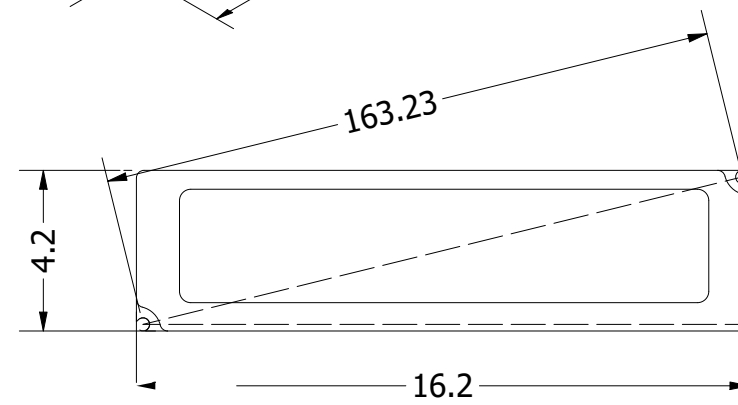

Driver data available on page 2

Height: 60 cm  
 Minimum Height: 16 cm  
 Width: 70 cm  
 Weight: 9 kg  
 Capacity: 42 W, 12 V, dim  
 Projection: 6 cm

Led Stripe Data  
 Length: aprox. 4.4m  
 Color Temp.: 4000K  
 9.6 W, 600lm/m

Dimensions expressed in centimeters and they have to be interpreted with a tolerance of 2%.  
 The company reserves the right to make changes to the models whenever and without notice, for technical production reasons.  
 The information given here is based on the latest data published on the price list.

	Unit: cm		Company: Patinás Lámpa Kft.	
	Scale: 1 / 10	Sheet size: A4	Title: Éclipse 70 LED S Wall Light	
Checked by:	Date: 2022. 03. 10.	Designer: Hájas András		Sheet: 1

# Driver

**DETAIL A**  
SCALE 1.5/ 1

**DETAIL B**  
SCALE 1 / 1

Driver Data  
 Class 2 - IP67  
 Output Voltage: 12V  
 Wattage: 60W  
 Type: LPV  
 Weight: 0.4 kg  
 Dimensions: 16.2 x 4.2 x 3.2  
 Color: White