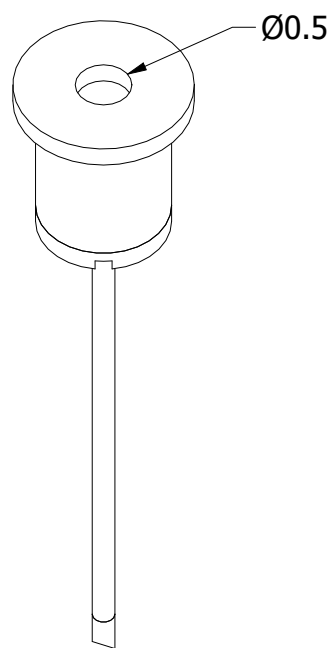

Driver data available on page 2

Height: 60 cm  
 Minimum Height: 16 cm  
 Width: 70 cm  
 Weight: 9 kg  
 Capacity: 42 W, 12 V, dim  
 Projection: 6 cm

Led Stripe Data  
 Length: aprox. 4.4m  
 Color Temp.: 4000K  
 9.6 W, 600lm/m

Dimensions expressed in centimeters and they have to be interpreted with a tolerance of 2%.  
 The company reserves the right to make changes to the models whenever and without notice, for technical production reasons.  
 The information given here is based on the latest data published on the price list.

	Unit: cm		Company: Patinás Lámpa Kft.	
	Scale: 1 / 10	Sheet size: A4	Title: Éclipse 70 LED S Wall Light	
Checked by:	Date: 2022. 03. 10.	Designer: Hájas András		Sheet: 1

# Driver

**DETAIL A**  
SCALE 1.5/ 1

**DETAIL B**  
SCALE 1 / 1

Driver Data  
 Class 2 - IP67  
 Output Voltage: 12V  
 Wattage: 60W  
 Type: LPV  
 Weight: 0.4 kg  
 Dimensions: 16.2 x 4.2 x 3.2  
 Color: White