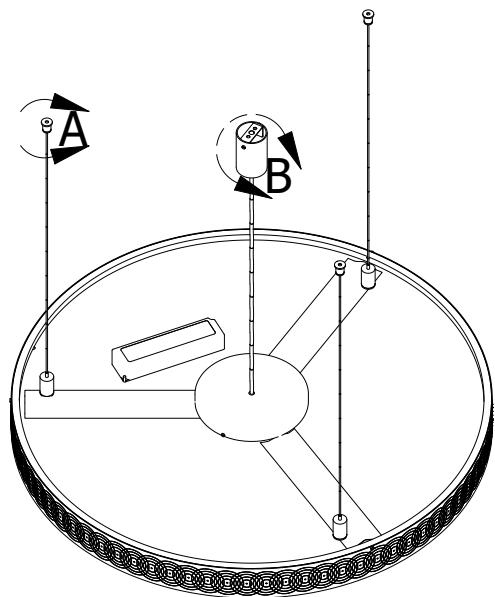

Driver data available on page 2

Height: 60 cm  
 Minimum Height: 16 cm  
 Width: 70 cm  
 Weight: 9 kg  
 Capacity: 42 W, 12 V, dim  
 Projection: 6 cm

Led Stripe Data  
 Length: aprox. 4.4m  
 Color Temp.: 4000K  
 9.6 W, 600lm/m

Dimensions expressed in centimeters and they have to be interpreted with a tolerance of 2%.  
 The company reserves the right to make changes to the models whenever and without notice, for technical production reasons.  
 The information given here is based on the latest data published on the price list.

	Unit: cm		Company: Patinás Lámpa Kft.	
	Scale: 1 / 10	Sheet size: A4	Title: Éclipse 70 LED S Wall Light	
Checked by:	Date: 2022. 03. 10.	Designer: Hájas András		Sheet: 1

# Driver

**DETAIL A**  
SCALE 1.5/ 1

**DETAIL B**  
SCALE 1 / 1

Driver Data  
 Class 2 - IP67  
 Output Voltage: 12V  
 Wattage: 60W  
 Type: LPV  
 Weight: 0.4 kg  
 Dimensions: 16.2 x 4.2 x 3.2  
 Color: White