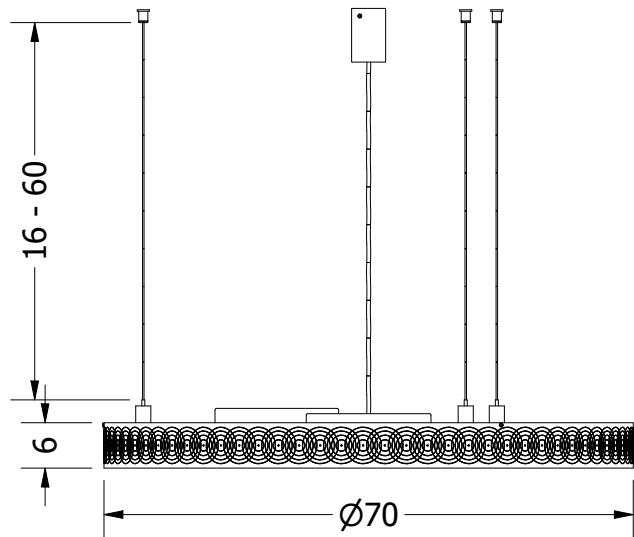

Driver data available on page 2

Height: 60 cm  
 Minimum Height: 16 cm  
 Width: 70 cm  
 Weight: 9 kg  
 Capacity: 42 W, 12 V, dim  
 Projection: 6 cm

Led Stripe Data  
 Length: aprox. 4.4m  
 Color Temp.: 4000K  
 9.6 W, 600lm/m

Dimensions expressed in centimeters and they have to be interpreted with a tolerance of 2%.  
 The company reserves the right to make changes to the models whenever and without notice, for technical production reasons.  
 The information given here is based on the latest data published on the price list.

	Unit: cm		Company: Patinás Lámpa Kft.	
	Scale: 1 / 10	Sheet size: A4	Title: Éclipse 70 LED S Wall Light	
Checked by:	Date: 2022. 03. 10.	Designer: Hájas András		Sheet: 1

# Driver

**DETAIL A**  
SCALE 1.5/ 1

**DETAIL B**  
SCALE 1 / 1

Driver Data  
 Class 2 - IP67  
 Output Voltage: 12V  
 Wattage: 60W  
 Type: LPV  
 Weight: 0.4 kg  
 Dimensions: 16.2 x 4.2 x 3.2  
 Color: White