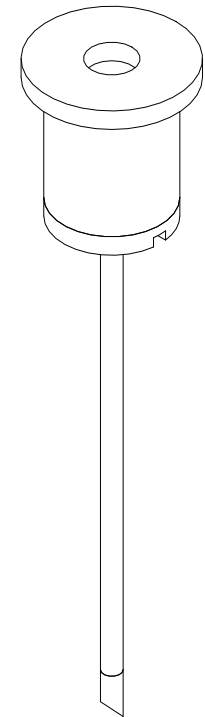

Height: 60 cm
 Minimum height: 16 cm
 Width: 70 cm
 Weight: 9 kg
 Capacity: 6x6W G9 dim LED

Dimensions expressed in centimeters and they have to be interpreted with a tolerance of 2%.
 The company reserves the right to make changes to the models whenever and without notice, for technical production reasons.
 The information given here is based on the latest data published on the price list.

	Unit: cm		Company: Patinás Lámpa Kft.	
	Scale: 1 / 10	Sheet size: A4	Title: Éclipse 70 G9 Pendant	
Checked by:	Date: 2022. 03. 10.	Designer: Hájas András		Sheet: 1

DETAIL B
SCALE 1

DETAIL A
SCALE 1.5

	Unit: cm	Company: Patinás Lámpa Kft.
	Scale: 1 / 7	Sheet size: A4
Checked by:	Date: 2022. 03. 10.	Title: Éclipse 70 G9 Pendant
		Designer: Hájas András
		Sheet: 2