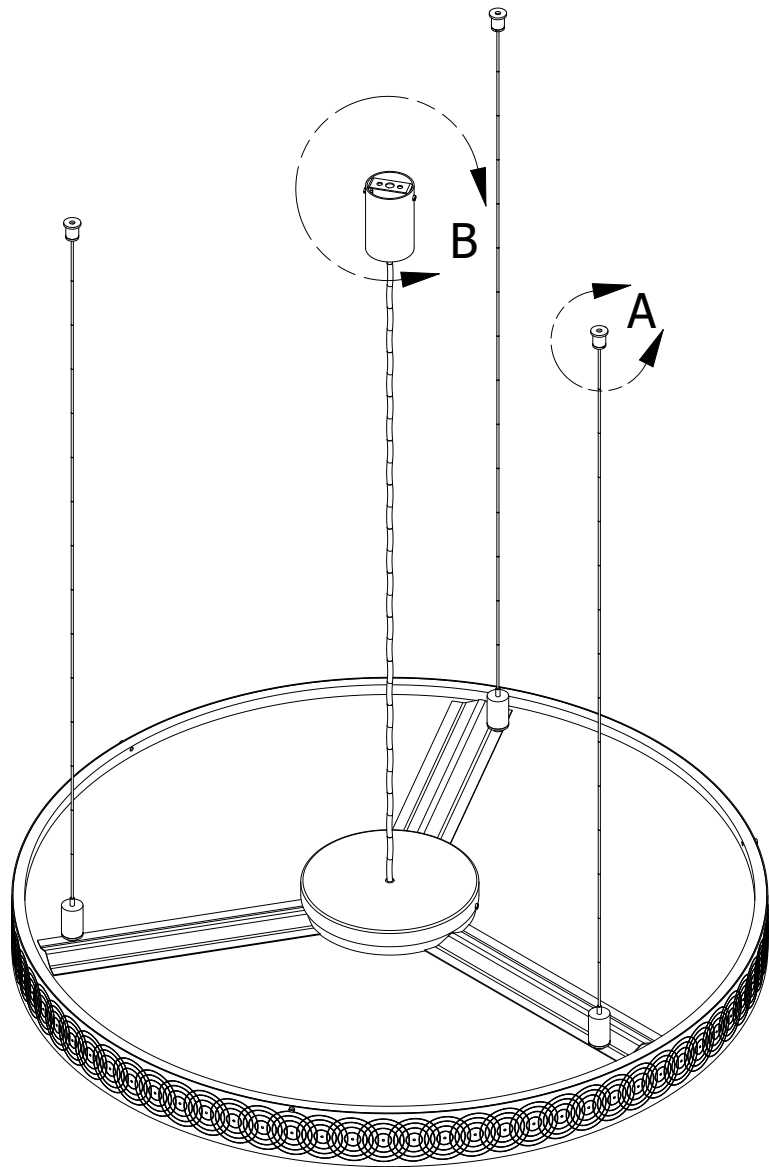

Height: 60 cm
 Minimum height: 16 cm
 Width: 70 cm
 Weight: 9 kg
 Capacity: 6x6W G9 dim LED

Dimensions expressed in centimeters and they have to be interpreted with a tolerance of 2%.
 The company reserves the right to make changes to the models whenever and without notice, for technical production reasons.
 The information given here is based on the latest data published on the price list.

	Unit: cm		Company: Patinás Lámpa Kft.	
	Scale: 1 / 10	Sheet size: A4	Title: Éclipse 70 G9 Pendant	
Checked by:	Date: 2022. 03. 10.	Designer: Hájas András		Sheet: 1

DETAIL B
SCALE 1

DETAIL A
SCALE 1.5

	Unit: cm	Company: Patinás Lámpa Kft.
	Scale: 1 / 7	Sheet size: A4
Checked by:	Date: 2022. 03. 10.	Title: Éclipse 70 G9 Pendant
		Designer: Hájas András
		Sheet: 2