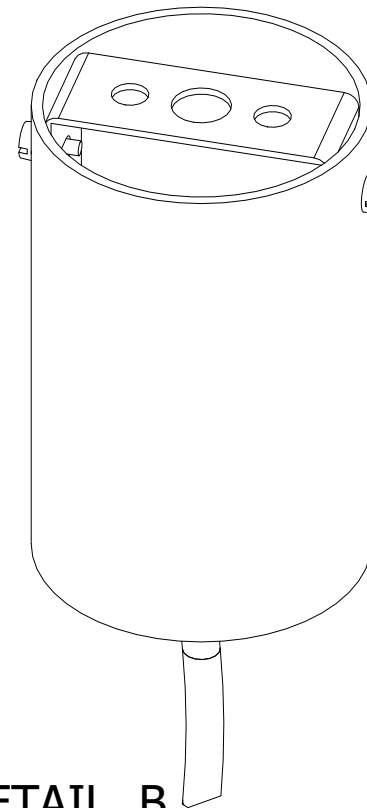

Height: 60 cm
 Minimum height: 16 cm
 Width: 70 cm
 Weight: 9 kg
 Capacity: 6x6W G9 dim LED

Dimensions expressed in centimeters and they have to be interpreted with a tolerance of 2%.
 The company reserves the right to make changes to the models whenever and without notice, for technical production reasons.
 The information given here is based on the latest data published on the price list.

	Unit: cm		Company: Patinás Lámpa Kft.	
	Scale: 1 / 10	Sheet size: A4	Title: Éclipse 70 G9 Pendant	
Checked by:	Date: 2022. 03. 10.	Designer: Hájas András		Sheet: 1

DETAIL B
SCALE 1

DETAIL A
SCALE 1.5

	Unit: cm	Company: Patinás Lámpa Kft.
	Scale: 1 / 7	Sheet size: A4
Checked by:	Date: 2022. 03. 10.	Title: Éclipse 70 G9 Pendant
		Designer: Hájas András
		Sheet: 2