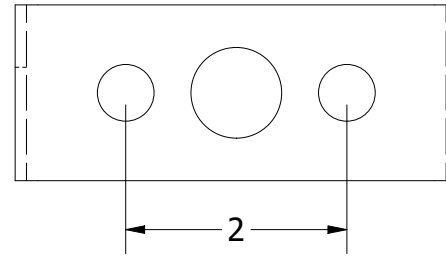

Height: 60 cm
 Minimum height: 16 cm
 Width: 70 cm
 Weight: 9 kg
 Capacity: 6x6W G9 dim LED

Dimensions expressed in centimeters and they have to be interpreted with a tolerance of 2%.
 The company reserves the right to make changes to the models whenever and without notice, for technical production reasons.
 The information given here is based on the latest data published on the price list.

	Unit: cm		Company: Patinás Lámpa Kft.	
	Scale: 1 / 10	Sheet size: A4	Title: Éclipse 70 G9 Pendant	
Checked by:	Date: 2022. 03. 10.	Designer: Hájas András		Sheet: 1

DETAIL B
SCALE 1

DETAIL A
SCALE 1.5

	Unit: cm	Company: Patinás Lámpa Kft.
	Scale: 1 / 7	Sheet size: A4
Checked by:	Date: 2022. 03. 10.	Title: Éclipse 70 G9 Pendant
		Designer: Hájas András
		Sheet: 2