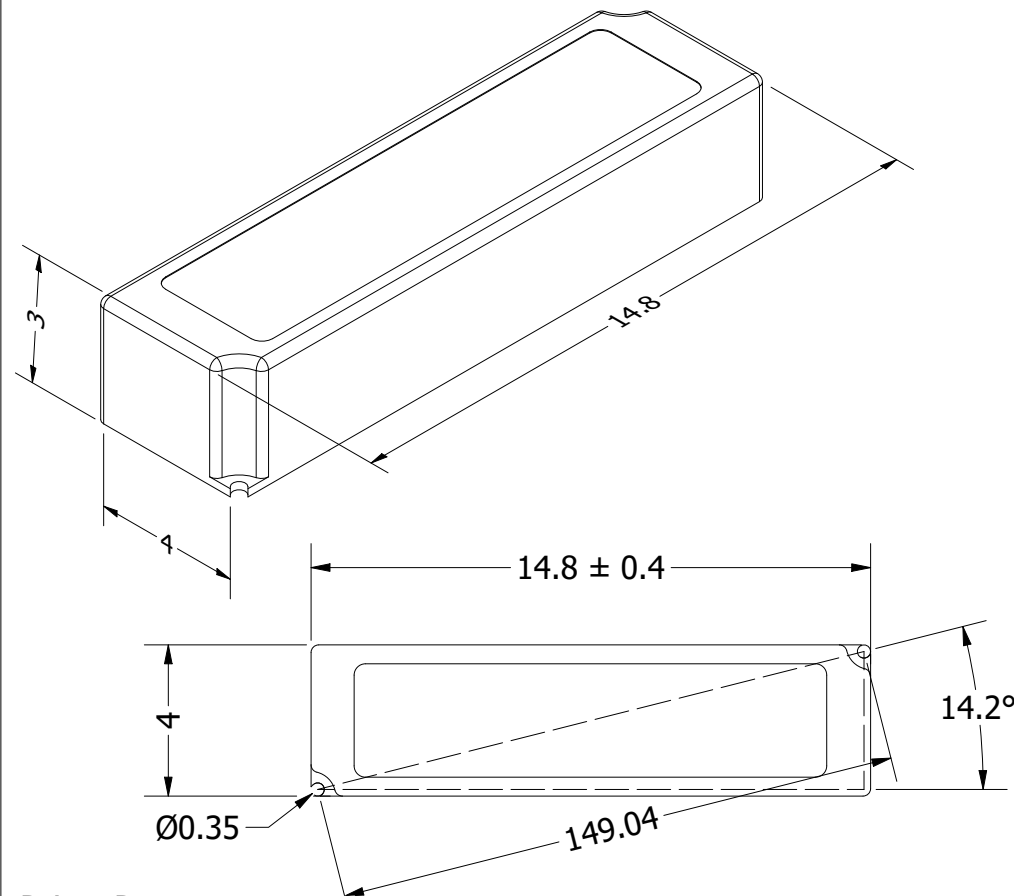

Height: 60 cm
 Minimum Height: 16 cm
 Width: 40 cm
 Weight: 3 kg
 Capacity: 24 W, 12 V, dim
 Projection: 6 cm

Led Stripe Data
 Length: aprox. 2.5m
 Color Temp.: 4000K
 9.6 W, 600lm/m

Dimensions expressed in centimeters and they have to be interpreted with a tolerance of 2%.
 The company reserves the right to make changes to the models whenever and without notice, for technical production reasons.
 The information given here is based on the latest data published on the price list.

	Unit: cm		Company: Patinás Lámpa Kft.	
	Scale: 1 / 7	Sheet size: A4	Title: Éclipse 40 LED S Pendant	
Checked by:	Date: 2022. 03. 10.	Designer: Hájas András		Sheet: 1

DETAIL A
SCALE 1.5 / 1

DETAIL B
SCALE 1

Driver

Driver Data
 Class 2 - IP67
 Output Voltage: 12V
 Wattage: 36W
 Type: LPV
 Weight: 0.34 kg
 Dimensions: 14.8 x 4 x 3 cm
 Color: White

	Unit: cm		Company: Patinás Lámpa Kft.	
	Scale: 1 / 1.5	Sheet size: A4		
Checked by:	Date: 2022. 03. 10.	Designer: Hájas András		Sheet: 2
		Title: Éclipse 40 LED S Pendant		