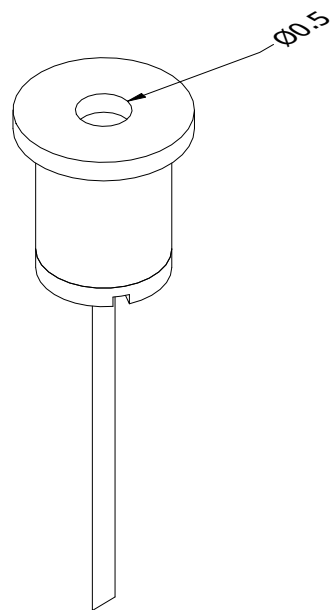

Height: 60 cm
 Minimum Height: 16 cm
 Width: 40 cm
 Weight: 3 kg
 Capacity: 24 W, 12 V, dim
 Projection: 6 cm

Led Stripe Data
 Length: aprox. 2.5m
 Color Temp.: 4000K
 9.6 W, 600lm/m

Dimensions expressed in centimeters and they have to be interpreted with a tolerance of 2%.
 The company reserves the right to make changes to the models whenever and without notice, for technical production reasons.
 The information given here is based on the latest data published on the price list.

	Unit: cm		Company: Patinás Lámpa Kft.	
	Scale: 1 / 7	Sheet size: A4	Title: Éclipse 40 LED S Pendant	
Checked by:	Date: 2022. 03. 10.	Designer: Hájas András		Sheet: 1

DETAIL A
SCALE 1.5 / 1

DETAIL B
SCALE 1

Driver

Driver Data
 Class 2 - IP67
 Output Voltage: 12V
 Wattage: 36W
 Type: LPV
 Weight: 0.34 kg
 Dimensions: 14.8 x 4 x 3 cm
 Color: White

	Unit: cm		Company: Patinás Lámpa Kft.	
	Scale: 1 / 1.5	Sheet size: A4		
Checked by:	Date: 2022. 03. 10.	Designer: Hájas András		Sheet: 2
		Title: Éclipse 40 LED S Pendant		