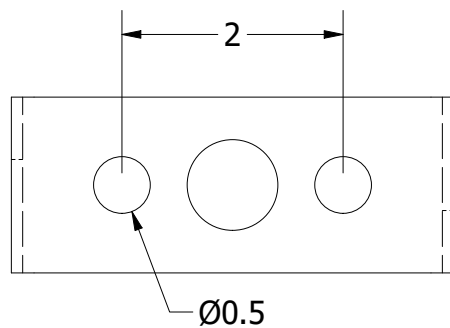

Height: 60 cm
 Minimum Height: 16 cm
 Width: 40 cm
 Weight: 3 kg
 Capacity: 24 W, 12 V, dim
 Projection: 6 cm

Led Stripe Data
 Length: aprox. 2.5m
 Color Temp.: 4000K
 9.6 W, 600lm/m

Dimensions expressed in centimeters and they have to be interpreted with a tolerance of 2%.
 The company reserves the right to make changes to the models whenever and without notice, for technical production reasons.
 The information given here is based on the latest data published on the price list.

	Unit: cm		Company: Patinás Lámpa Kft.	
	Scale: 1 / 7	Sheet size: A4	Title: Éclipse 40 LED S Pendant	
Checked by:	Date: 2022. 03. 10.	Designer: Hájas András		Sheet: 1

DETAIL A
SCALE 1.5 / 1

DETAIL B
SCALE 1

Driver

Driver Data
 Class 2 - IP67
 Output Voltage: 12V
 Wattage: 36W
 Type: LPV
 Weight: 0.34 kg
 Dimensions: 14.8 x 4 x 3 cm
 Color: White

	Unit: cm		Company: Patinás Lámpa Kft.	
	Scale: 1 / 1.5	Sheet size: A4		
Checked by:	Date: 2022. 03. 10.	Designer: Hájas András		Sheet: 2
		Title: Éclipse 40 LED S Pendant		