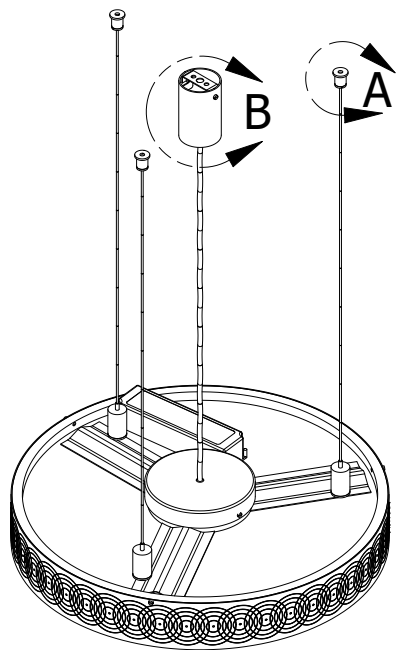

Height: 60 cm
 Minimum Height: 16 cm
 Width: 40 cm
 Weight: 3 kg
 Capacity: 24 W, 12 V, dim
 Projection: 6 cm

Led Stripe Data
 Length: aprox. 2.5m
 Color Temp.: 4000K
 9.6 W, 600lm/m

Dimensions expressed in centimeters and they have to be interpreted with a tolerance of 2%.
 The company reserves the right to make changes to the models whenever and without notice, for technical production reasons.
 The information given here is based on the latest data published on the price list.

	Unit: cm		Company: Patinás Lámpa Kft.	
	Scale: 1 / 7	Sheet size: A4	Title: Éclipse 40 LED S Pendant	
Checked by:	Date: 2022. 03. 10.	Designer: Hájas András		Sheet: 1

DETAIL A
SCALE 1.5 / 1

DETAIL B
SCALE 1

Driver

Driver Data
 Class 2 - IP67
 Output Voltage: 12V
 Wattage: 36W
 Type: LPV
 Weight: 0.34 kg
 Dimensions: 14.8 x 4 x 3 cm
 Color: White

	Unit: cm		Company: Patinás Lámpa Kft.	
	Scale: 1 / 1.5	Sheet size: A4		
Checked by:	Date: 2022. 03. 10.	Designer: Hájas András		Sheet: 2
		Title: Éclipse 40 LED S Pendant		