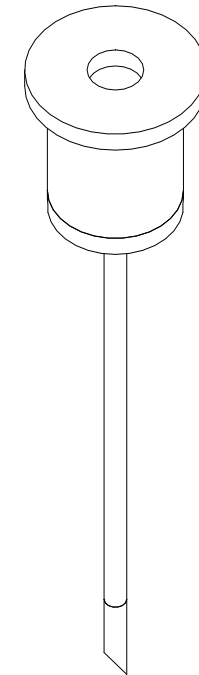

Height: 60 cm  
 Minimum height: 16 cm  
 Width: 40 cm  
 Weight: 3 kg  
 Capacity: 3x6W G9 dim LED

Dimensions expressed in centimeters and they have to be interpreted with a tolerance of 2%.  
 The company reserves the right to make changes to the models whenever and without notice, for technical production reasons.  
 The information given here is based on the latest data published on the price list.

	Unit: cm		Company: Patinás Lámpa Kft.	
	Scale: 1 / 6	Sheet size: A4	Title: Éclipse 40 G9 Pendant	
Checked by:	Date: 2022. 03. 10.	Designer: Hájas András		Sheet: 1

DETAIL B  
SCALE 1

DETAIL A  
SCALE 1.5/1

		Unit: cm	Company: Patinás Lámpa Kft.
		Scale: 1 / 4	Sheet size: A4
Checked by:	Date: 2022. 03. 10.	Title: Éclipse 40 G9 Pendant	
		Designer: Hájas András	Sheet: 2