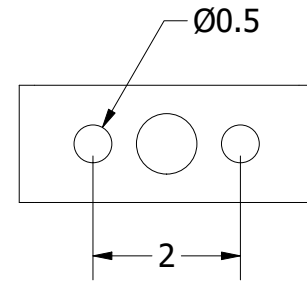

Height: 60 cm  
 Minimum height: 16 cm  
 Width: 40 cm  
 Weight: 3 kg  
 Capacity: 3x6W G9 dim LED

Dimensions expressed in centimeters and they have to be interpreted with a tolerance of 2%.  
 The company reserves the right to make changes to the models whenever and without notice, for technical production reasons.  
 The information given here is based on the latest data published on the price list.

	Unit: cm		Company: Patinás Lámpa Kft.	
	Scale: 1 / 6	Sheet size: A4	Title: Éclipse 40 G9 Pendant	
Checked by:	Date: 2022. 03. 10.	Designer: Hájas András		Sheet: 1

DETAIL B  
SCALE 1

DETAIL A  
SCALE 1.5/1

		Unit: cm	Company: Patinás Lámpa Kft.
		Scale: 1 / 4	Sheet size: A4
Checked by:	Date: 2022. 03. 10.	Title: Éclipse 40 G9 Pendant	
		Designer: Hájas András	Sheet: 2