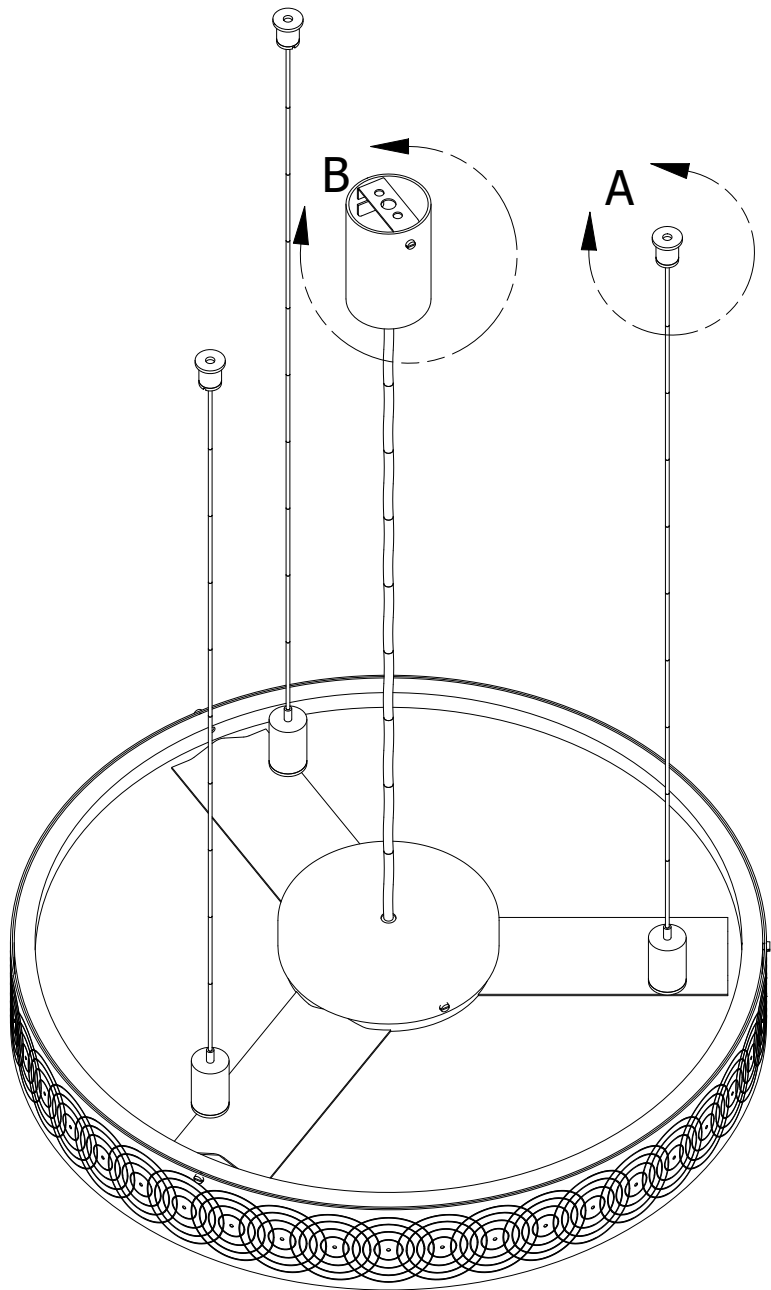

Height: 60 cm  
 Minimum height: 16 cm  
 Width: 40 cm  
 Weight: 3 kg  
 Capacity: 3x6W G9 dim LED

Dimensions expressed in centimeters and they have to be interpreted with a tolerance of 2%.  
 The company reserves the right to make changes to the models whenever and without notice, for technical production reasons.  
 The information given here is based on the latest data published on the price list.

	Unit: cm		Company: Patinás Lámpa Kft.	
	Scale: 1 / 6	Sheet size: A4	Title: Éclipse 40 G9 Pendant	
Checked by:	Date: 2022. 03. 10.	Designer: Hájas András		Sheet: 1

DETAIL B  
SCALE 1

DETAIL A  
SCALE 1.5/1

		Unit: cm	Company: Patinás Lámpa Kft.
		Scale: 1 / 4	Sheet size: A4
Checked by:	Date: 2022. 03. 10.	Title: Éclipse 40 G9 Pendant	
		Designer: Hájas András	Sheet: 2