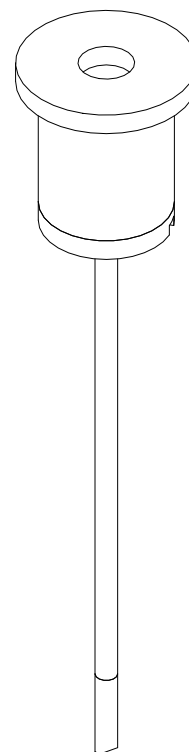

Height: 60 cm
 Minimum height: 16 cm
 Width: 110 cm
 Weight: 25 kg
 Capacity: 12x6W G9 dim LED

Dimensions expressed in centimeters and they have to be interpreted with a tolerance of 2%.
 The company reserves the right to make changes to the models whenever and without notice, for technical production reasons.
 The information given here is based on the latest data published on the price list.

	Unit: cm		Company: Patinás Lámpa Kft.	
	Scale: 1 / 12	Sheet size: A4	Title: Éclipse 110 G9 Pendant	
Checked by:	Date: 2022. 03. 10.	Designer: Hájas András		Sheet: 1

DETAIL A
SCALE 1.5

DETAIL B
SCALE 1

	Unit: cm	Company: Patinás Lámpa Kft.	
	Scale: 1 / 8	Sheet size: A4	Title: Éclipse 110 G9 Pendant
Checked by:	Date: 2022. 03. 10.	Designer: Hájas András	Sheet: 2