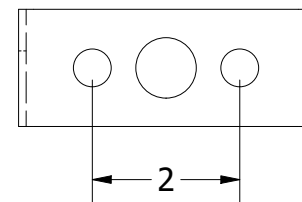

Height: 60 cm
 Minimum height: 16 cm
 Width: 110 cm
 Weight: 25 kg
 Capacity: 12x6W G9 dim LED

Dimensions expressed in centimeters and they have to be interpreted with a tolerance of 2%.
 The company reserves the right to make changes to the models whenever and without notice, for technical production reasons.
 The information given here is based on the latest data published on the price list.

	Unit: cm		Company: Patinás Lámpa Kft.	
	Scale: 1 / 12	Sheet size: A4	Title: Éclipse 110 G9 Pendant	
Checked by:	Date: 2022. 03. 10.	Designer: Hájas András		Sheet: 1

DETAIL A
SCALE 1.5

DETAIL B
SCALE 1

	Unit: cm	Company: Patinás Lámpa Kft.	
	Scale: 1 / 8	Sheet size: A4	Title: Éclipse 110 G9 Pendant
Checked by:	Date: 2022. 03. 10.	Designer: Hájas András	Sheet: 2