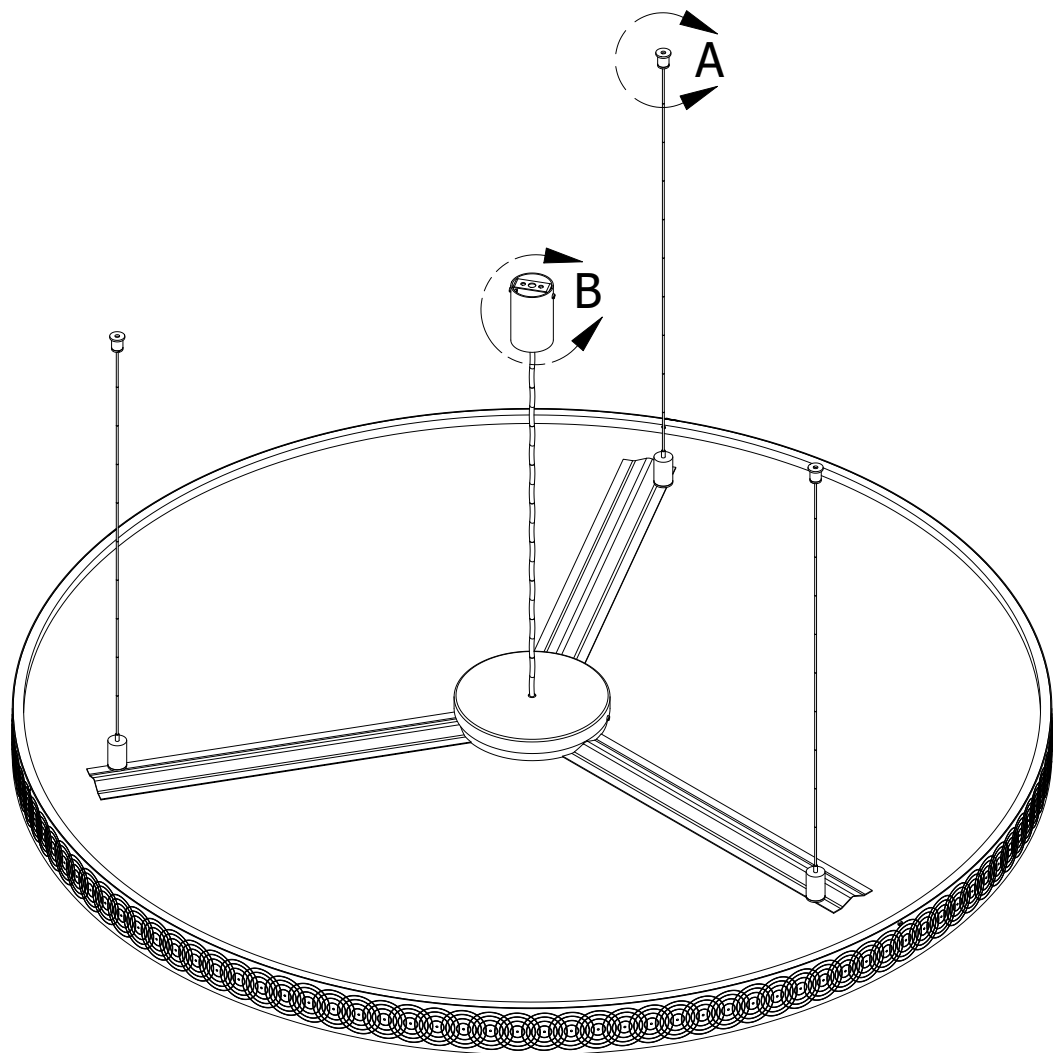

Height: 60 cm
 Minimum height: 16 cm
 Width: 110 cm
 Weight: 25 kg
 Capacity: 12x6W G9 dim LED

Dimensions expressed in centimeters and they have to be interpreted with a tolerance of 2%.
 The company reserves the right to make changes to the models whenever and without notice, for technical production reasons.
 The information given here is based on the latest data published on the price list.

	Unit: cm		Company: Patinás Lámpa Kft.	
	Scale: 1 / 12	Sheet size: A4	Title: Éclipse 110 G9 Pendant	
Checked by:	Date: 2022. 03. 10.	Designer: Hájas András		Sheet: 1

DETAIL A
SCALE 1.5

DETAIL B
SCALE 1

	Unit: cm	Company: Patinás Lámpa Kft.	
	Scale: 1 / 8	Sheet size: A4	Title: Éclipse 110 G9 Pendant
Checked by:	Date: 2022. 03. 10.	Designer: Hájas András	Sheet: 2