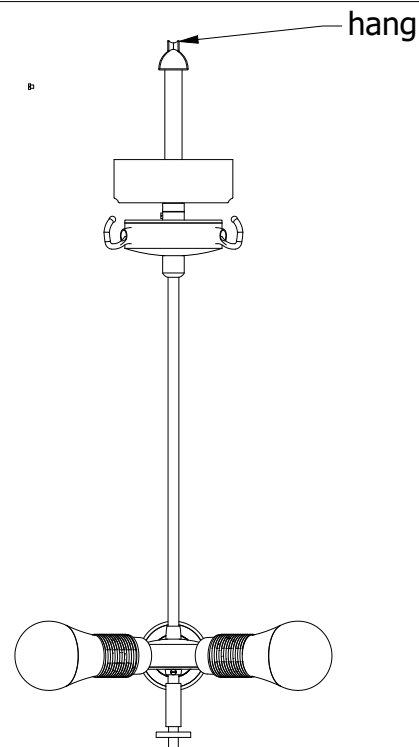

		Unit: cm	Company: Patinás Lámpa Kft.
		Scale: 1 / 6	Sheet size: A4
Checked by:	Date: 2022. 03. 03.	Title: Assembly Instructions for Miami Pendants	
		Designer: Hájas András	Sheet: 1

1.

2.

3.

4.

5.

	Unit: cm	Company: Patinás Lámpa Kft.
	Scale: 1/7	Sheet size: A4
Checked by:	Date: 2022. 03. 03.	Title: Assembly Instructions for Miami Pendants
		Designer: Hájas András
		Sheet: 2