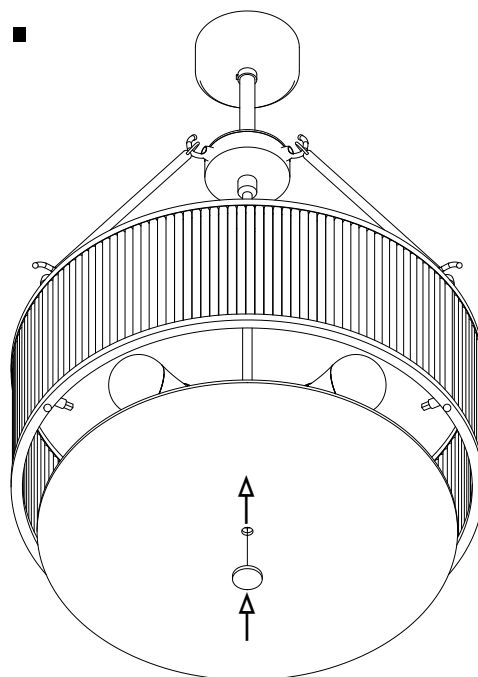

		Unit: cm	Company: Patinás Lámpa Kft.
		Scale: 1 / 6	Sheet size: A4
Checked by:	Date: 2022. 03. 03.	Title: Assembly Instructions for Miami Pendants	
		Designer: Hájas András	Sheet: 1

1.

2.

3.

4.

5.

	Unit: cm	Company: Patinás Lámpa Kft.
	Scale: 1/7	Sheet size: A4
Checked by:	Date: 2022. 03. 03.	Title: Assembly Instructions for Miami Pendants
		Designer: Hájas András
		Sheet: 2