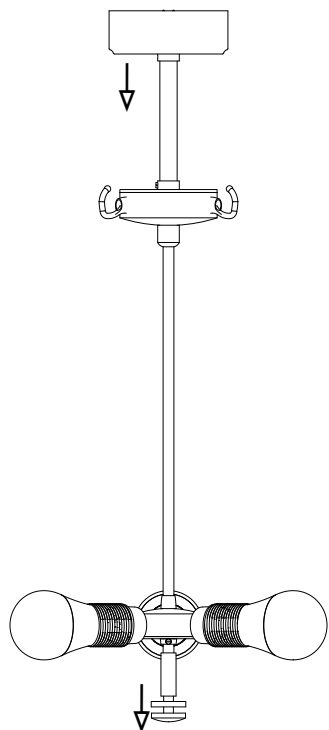

		Unit: cm	Company: Patinás Lámpa Kft.
		Scale: 1 / 6	Sheet size: A4
Checked by:	Date: 2022. 03. 03.	Title: Assembly Instructions for Miami Pendants	
		Designer: Hájas András	Sheet: 1

1.

2.

3.

4.

5.

	Unit: cm	Company: Patinás Lámpa Kft.
	Scale: 1/7	Sheet size: A4
Checked by:	Date: 2022. 03. 03.	Title: Assembly Instructions for Miami Pendants
		Designer: Hájas András
		Sheet: 2