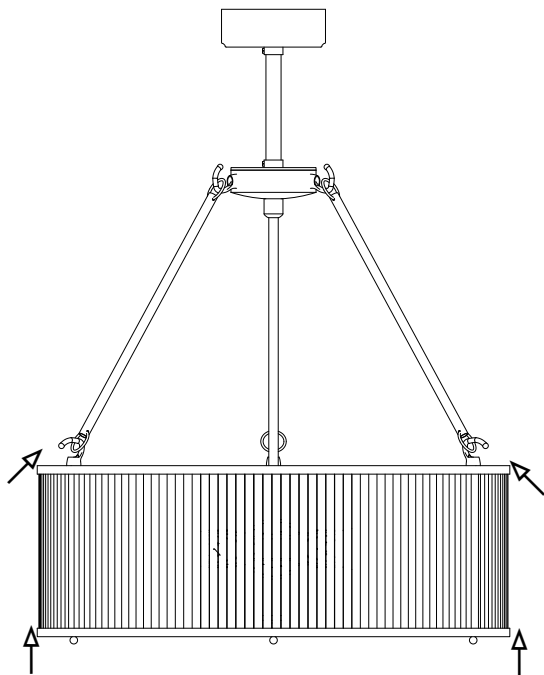

		Unit: cm	Company: Patinás Lámpa Kft.
		Scale: 1 / 6	Sheet size: A4
Checked by:	Date: 2022. 03. 03.	Title: Assembly Instructions for Miami Pendants	
		Designer: Hájas András	Sheet: 1

1.

2.

3.

4.

5.

	Unit: cm	Company: Patinás Lámpa Kft.
	Scale: 1/7	Sheet size: A4
Checked by:	Date: 2022. 03. 03.	Title: Assembly Instructions for Miami Pendants
		Designer: Hájas András
		Sheet: 2