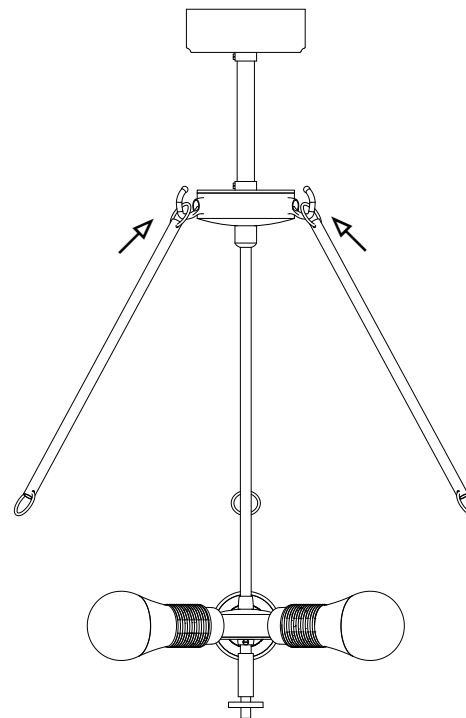

		Unit: cm	Company: Patinás Lámpa Kft.
		Scale: 1 / 6	Sheet size: A4
Checked by:	Date: 2022. 03. 03.	Title: Assembly Instructions for Miami Pendants	
		Designer: Hájas András	Sheet: 1

1.

2.

3.

4.

5.

	Unit: cm	Company: Patinás Lámpa Kft.
	Scale: 1/7	Sheet size: A4
Checked by:	Date: 2022. 03. 03.	Title: Assembly Instructions for Miami Pendants
		Designer: Hájas András
		Sheet: 2