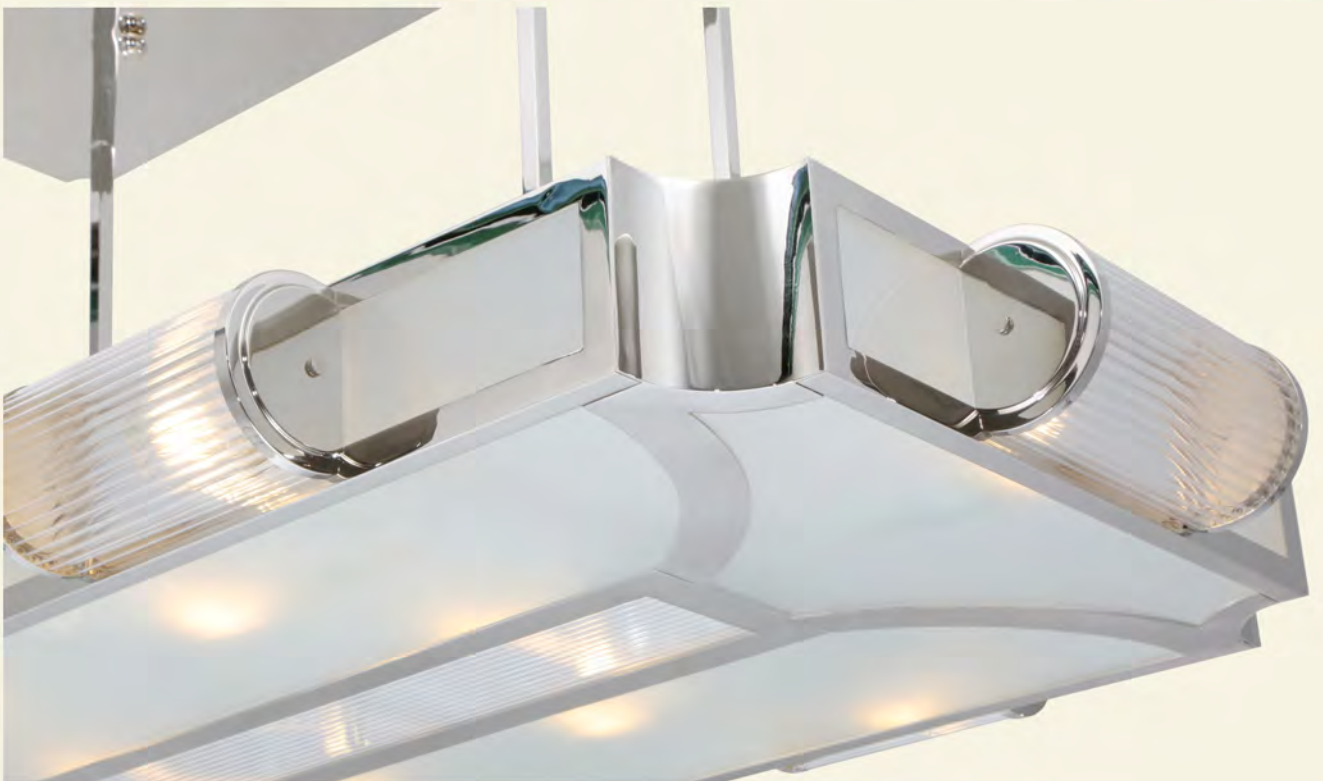

PETITOT

THIS COLLECTION IS OUR LARGEST ONE, SHOWCASING FINEST FRENCH ART DECO BE IT A CHANDELIER, WALL LIGHT, PENDANT, CEILING FITTING, TABLE LAMP OR FLOOR LIGHT. THIS IS WHERE ALMOST UNADORNED BRASS, FROSTED GLASS PLATE AND FIXED TUBES MADE OF CRYSTAL MEET, RESULTING IN LAVISH AND IMPRESSIVE LIGHTING. THE COLLECTION IS INSPIRED BY FRENCH DESIGNER PETITOT.