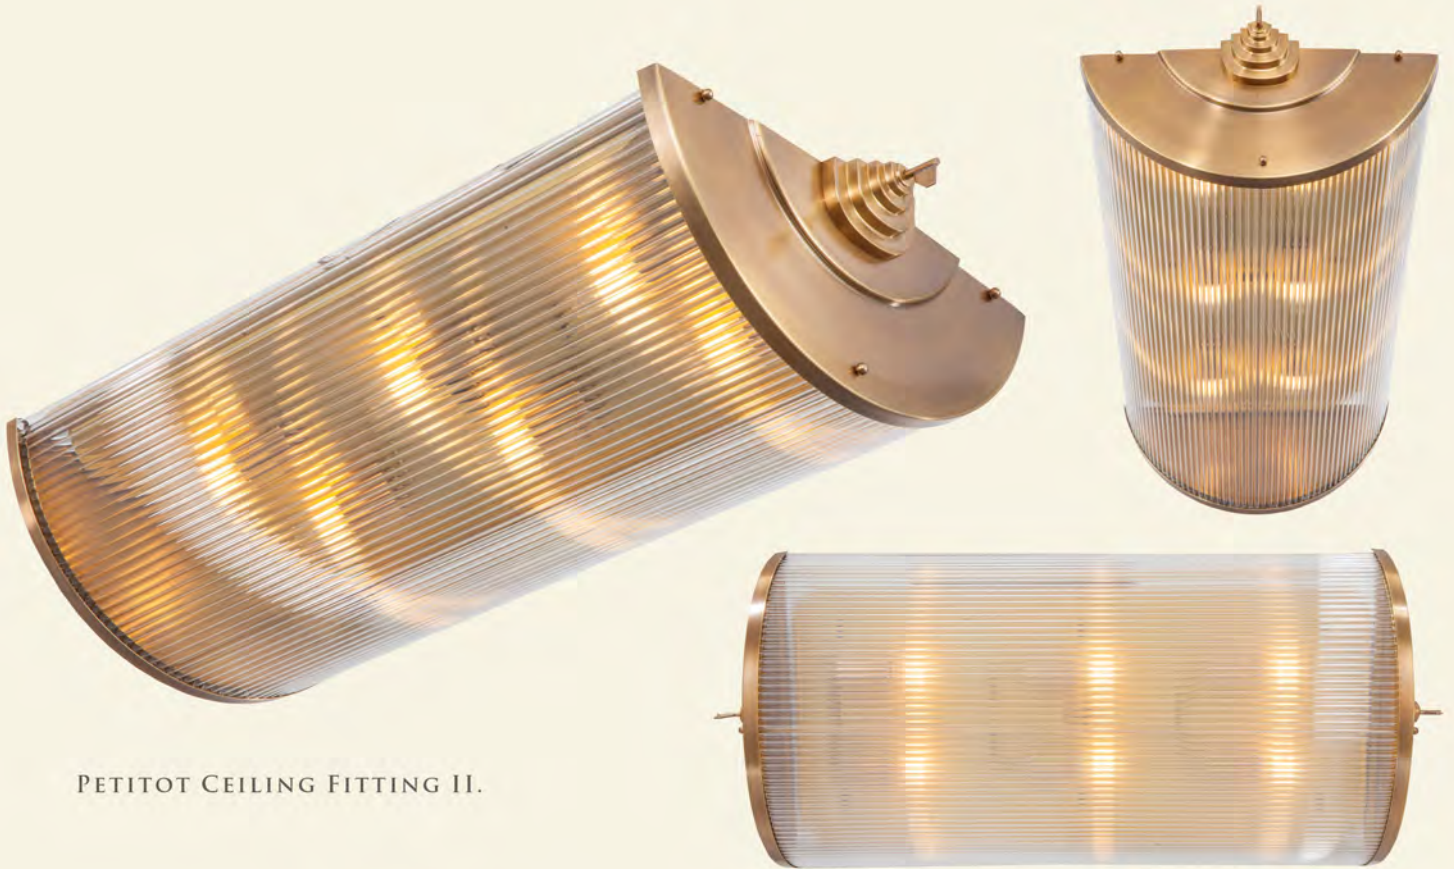

PETITOT CEILING FITTING II.