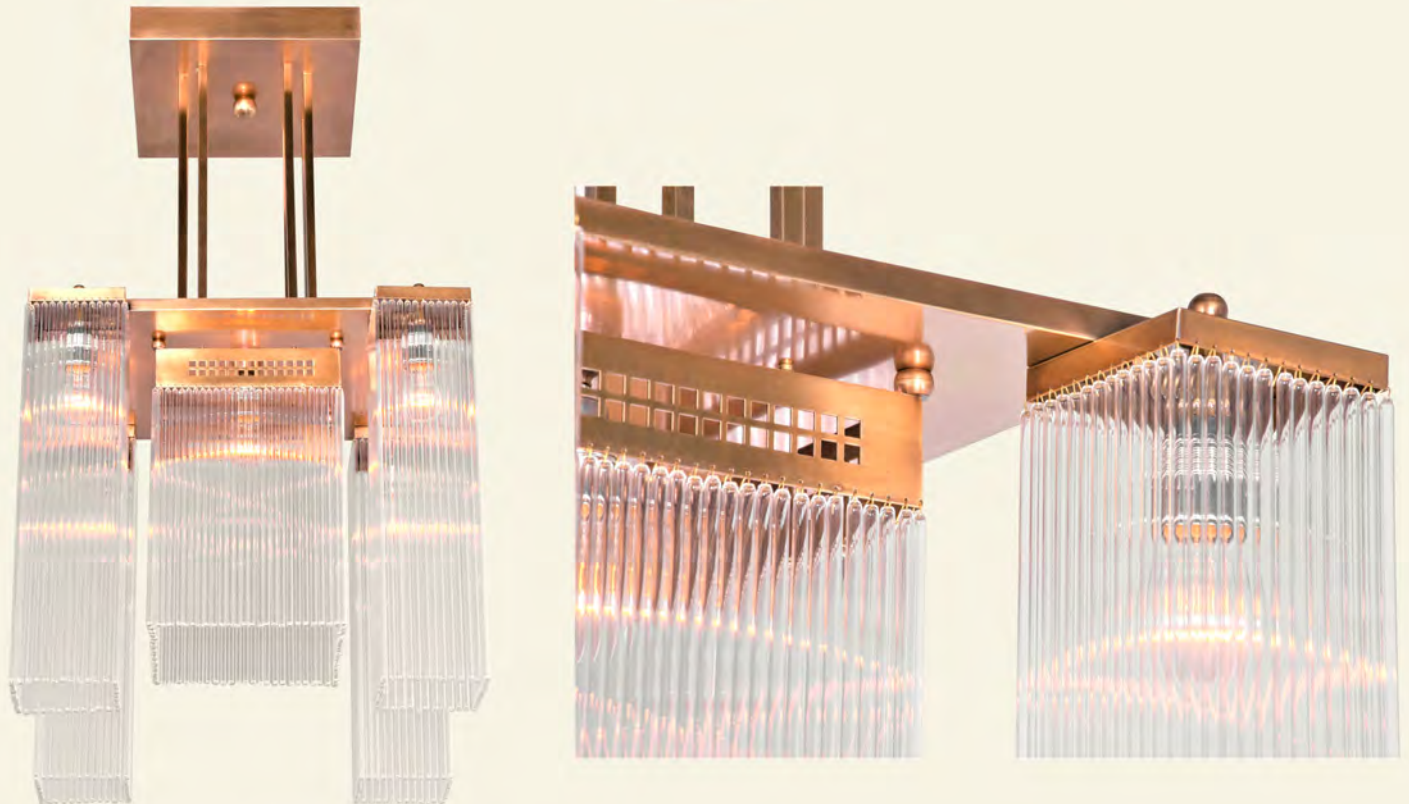

HOFFMANN CHANDELIER I.

Name	Height	Width	Min. Drop	Available Finish	Weight	Max. Wattage*
Hoffmann Chandelier V.	100cm / 39"	100x100cm / 39x39"	70cm / 28"	Antique/Shiny Brass/Nickel	25kg / 55lb	8x75W E27 / E26
Hoffmann Chandelier I.	90cm / 35"	50x50cm / 20x20"	70cm / 28"	Antique/Shiny Brass/Nickel	12kg / 26,4lb	5x75W E27 / E26

*Available with US sockets.