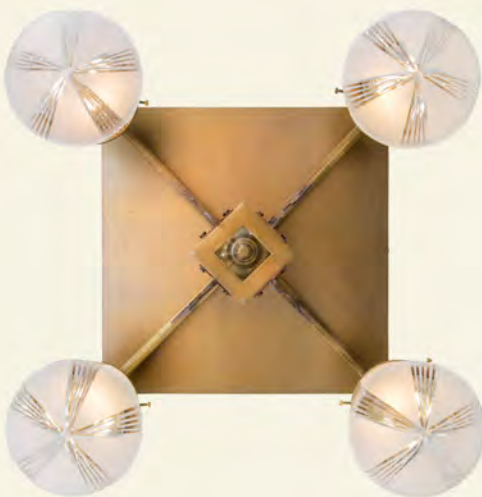

HOFFMANN CEILING FITTING V/2.

Name	Height	Width	Min. Drop	Available Finish	Weight	Max. Wattage*
Hoffmann Ceiling Fitting IV/2.	32,5cm / 13"	50cm / 20"		Antique/Shiny Brass/Nickel	3kg / 6,6lb	2x75W E27 / E26
Hoffmann Ceiling Fitting V/1.	32,5cm / 13"	50cm / 20"		Antique/Shiny Brass/Nickel	4,4kg / 9,68lb	4x75W E27 / E26
Hoffmann Ceiling Fitting V/2.	32,5cm / 13"	50cm / 20"		Antique/Shiny Brass/Nickel	4,4kg / 9,68lb	4x75W E27 / E26

*Available with US sockets.