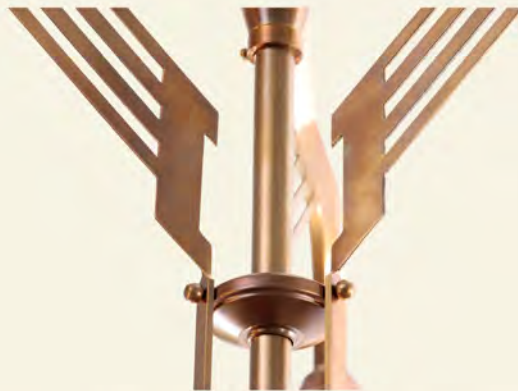

Name	Height	Width	Min. Drop	Available Finish	Weight	Max. Wattage*
Prague 9 armed Chandelier I.**	140cm / 55"	75cm / 30"	120cm / 47"	Antique/Shiny Brass/Nickel	7,2kg / 15,84lb	9x75W E27 / E26

*Available with US sockets. **Optional glass shades page 89.