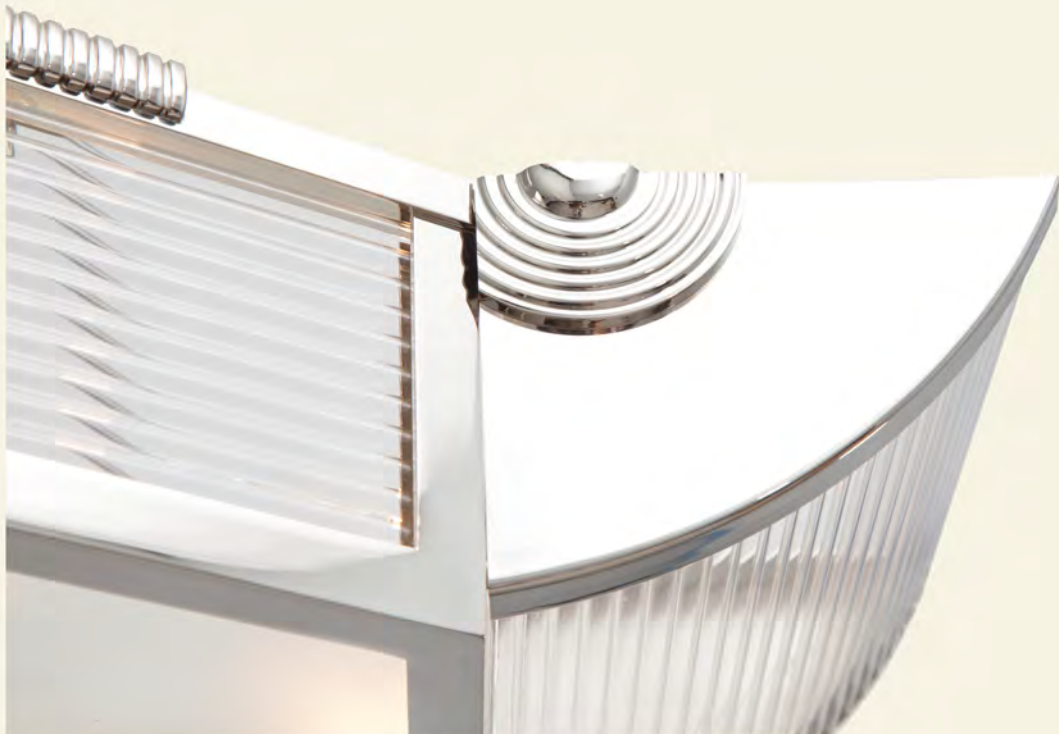

ALTHOUGH BASED ON ART DECO PATTERNS THE NIZZA CHANDELIERS AND ITS PENDANTS RESEMBLE FUTURISTIC AERIAL VESSELS. THEY ARE ACCOMPANIED BY THREE PERFECTLY MATCHING WALL LIGHTS. AFICIONADOS OF ART DECO WILL LOVE THIS COMBINATION OF ANGULAR AND CURVY FORMS.