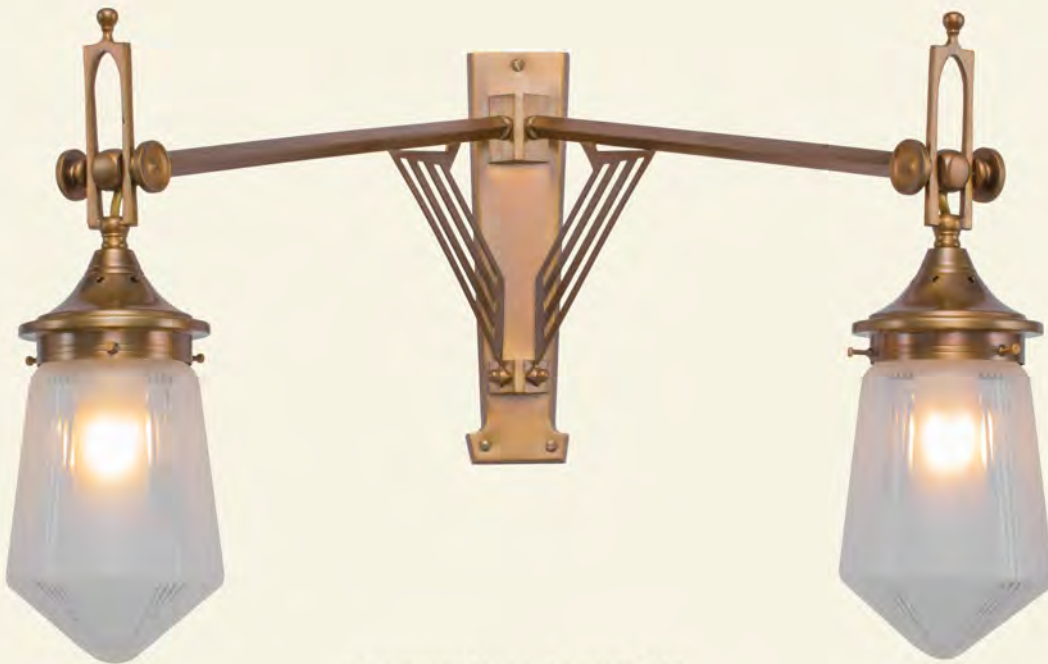

*Available with US sockets. **Optional glass shades page 89.

PRAGUE CEILING FITTING 20

PRAGUE CEILING FITTING 25

PRAGUE CEILING FITTING 30

**Optional glass shades:

20, 25, 30/1

20, 25, 30/2

Name	Height	Width	Min. Drop	Available Finish	Weight	Max. Wattage*
Prague Ceiling Fitting 20**	20cm / 8"	30cm / 12"		Antique/Shiny Brass/Nickel	0,9kg / 1,98lb	1x75W E27 / E26
Prague Ceiling Fitting 25**	21cm / 8"	35cm / 14"		Antique/Shiny Brass/Nickel	1,2kg / 2,64lb	2x75W E27 / E26
Prague Ceiling Fitting 30**	24cm / 9"	41cm / 16"		Antique/Shiny Brass/Nickel	1,4kg / 3,08lb	3x75W E27 / E26

*Available with US sockets.

PRAGUE WALL LIGHT I.

PRAGUE WALL LIGHT II.

PRAGUE WALL LIGHT III.

PRAGUE WALL LIGHT IV.

Name	Height	Width	Projection	Available Finish	Weight	Max. Wattage*
Prague Wall Light I.**	29cm / 11"	16cm / 6"	28cm / 11"	Antique/Shiny Brass/Nickel	1,3kg / 2,86lb	1x75W E27 / E26
Prague Wall Light II.**	36cm / 14"	12cm / 5"	23cm / 9"	Antique/Shiny Brass/Nickel	0,8kg / 1,76lb	1x75W E27 / E26
Prague Wall Light III.**	29cm / 11"	35cm / 14"	27cm / 11"	Antique/Shiny Brass/Nickel	2,1kg / 4,62lb	2x75W E27 / E26
Prague Wall Light IV.**	32cm / 13"	12cm / 5"	29cm / 11"	Antique/Shiny Brass/Nickel	0,9kg / 1,98lb	1x75W E27 / E26

*Available with US sockets. **Optional glass shades page 89.

PRAGUE WALL LIGHT VII.

PRAGUE WALL LIGHT VI.

Name	Height	Width	Projection	Available Finish	Weight	Max. Wattage*
Prague Wall Light VII.**	40cm / 16"	50cm / 20"	44cm / 17"	Antique/Shiny Brass/Nickel	2,2kg / 4,84lb	2x75W E27 / E26
Prague Wall Light VI.**	40cm / 16"	12cm / 5"	48cm / 19"	Antique/Shiny Brass/Nickel	1,4kg / 3,08lb	1x75W E27 / E26