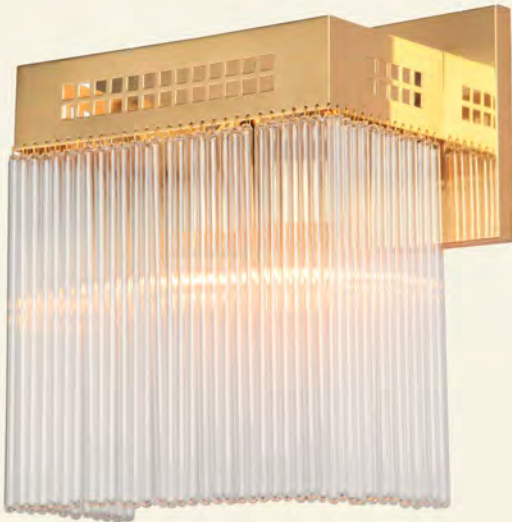

HOFFMANN WALL LIGHT III.