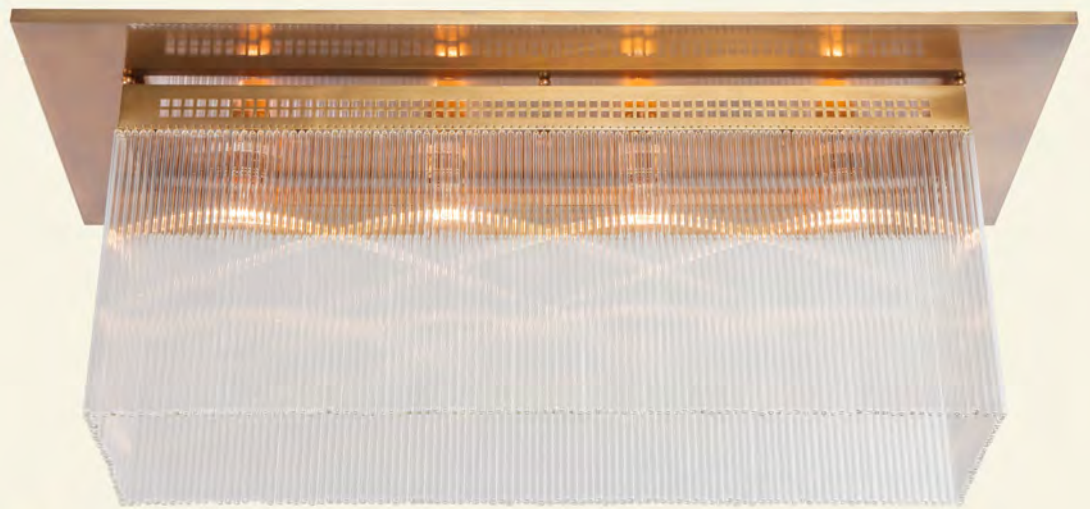

HOFFMANN CEILING FITTING III.