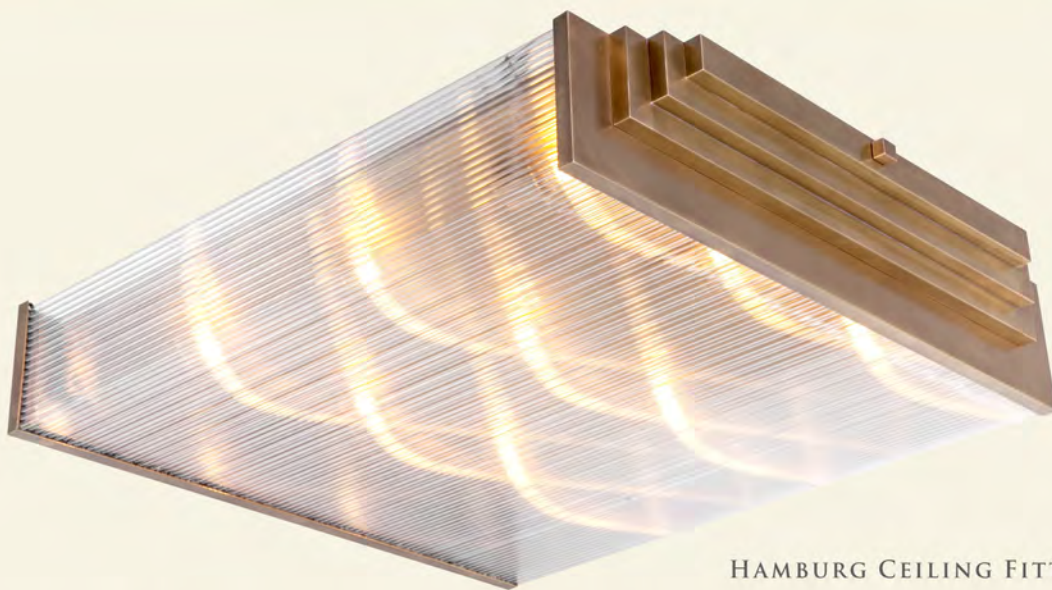

*Available with US sockets.

VERSAILLES PENDANT V.

VERSAILLES FLOOR LAMP

Name	Height	Width	Min. Drop	Available Finish	Weight	Max. Wattage*
Versailles Pendant V.	80cm / 31"	20cm / 8"	80cm / 31"	Antique/Shiny Brass/Nickel	1kg / 2,2lb	4x60W E14 / E12
Versailles Floor Lamp	180cm / 71"	40cm / 16"		Antique/Shiny Brass/Nickel	10,5kg / 23,1lb	8x60W E14 / E12

*Available with US sockets.

HAMBURG

THE STAIR-SHAPED FORM ON EITHER OR BOTH ENDS OF THE LIGHTS IS THE DISTINGUISHING DÉCOR OF THIS MODERN COLLECTION. CLEAR TUBES DIFFUSE THE LIGHT MAKING LOVELY LIGHT REFRACTIONS ON ITS SURFACE. THE COLLECTION IS A PERFECT CHOICE FOR INTERIORS OF AVERAGE SIZE WITH STANDARD CEILING HEIGHTS WITH A MINIMALIST DESIGN APPROACH WHERE THE ANGULAR FORM IS THE BASIS.