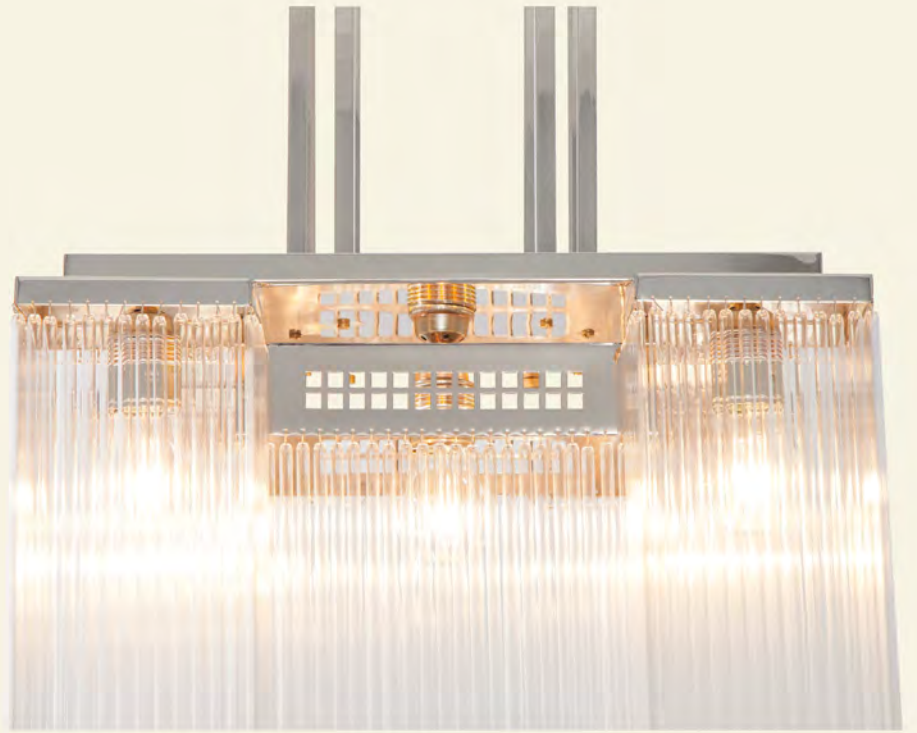

HOFFMANN CEILING FITTING II.

Name	Height	Width	Min. Drop	Available Finish	Weight	Max. Wattage*
Hoffmann Chandelier II.	90cm / 35"	43x43cm / 17x17"	70cm / 28"	Antique/Shiny Brass/Nickel	12kg / 26,4lb	5x75W E27 / E26
Hoffmann Ceiling Fitting II.	50cm / 20"	50x50cm / 20x20"		Antique/Shiny Brass/Nickel	9kg / 19,8lb	5x75W E27 / E26

*Available with US sockets.