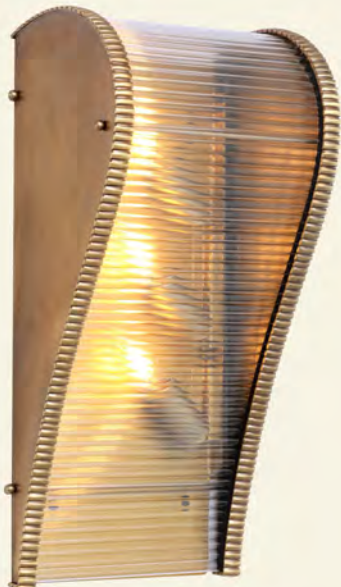

PETITOT WALL LIGHT IV.