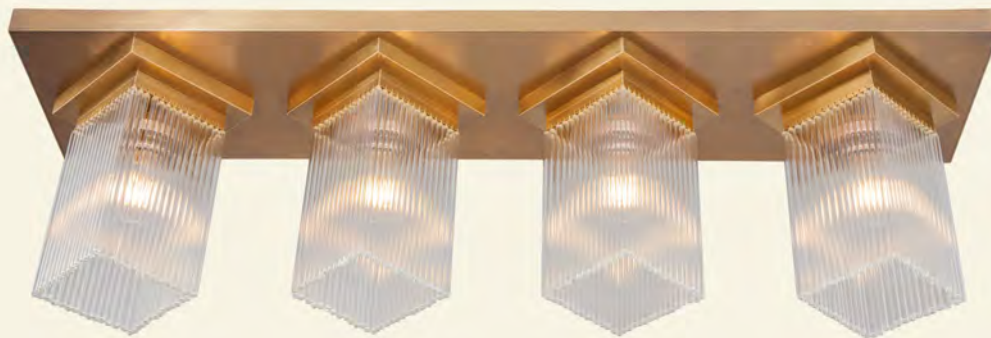

MONACO CEILING FITTING VIII.