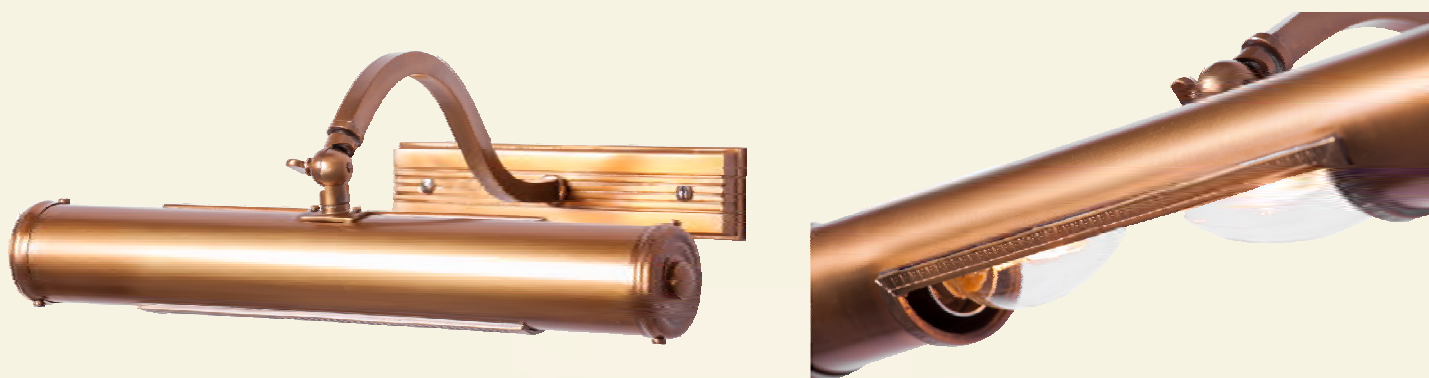

MANHATTAN PICTURE LIGHT

Name	Height	Width	Projection	Available Finish	Weight	Max. Wattage*
Manhattan Wall Sconce IV.	38cm / 15"	14cm / 6"	22cm / 9"	Antique/Shiny Brass/Nickel	0,6kg / 1,32lb	1x75W E27 / E26
Manhattan Picture Light	10cm / 4"	35cm / 14"	24cm / 9"	Antique/Shiny Brass/Nickel	0,7kg / 1,54lb	2x60W E14 / E12
Manhattan Picture Light custom size	10cm / 4"	52cm / 20"	24cm / 9"	Antique/Shiny Brass/Nickel	0,7kg / 1,54lb	2x60W E14 / E12

*Available with US sockets.