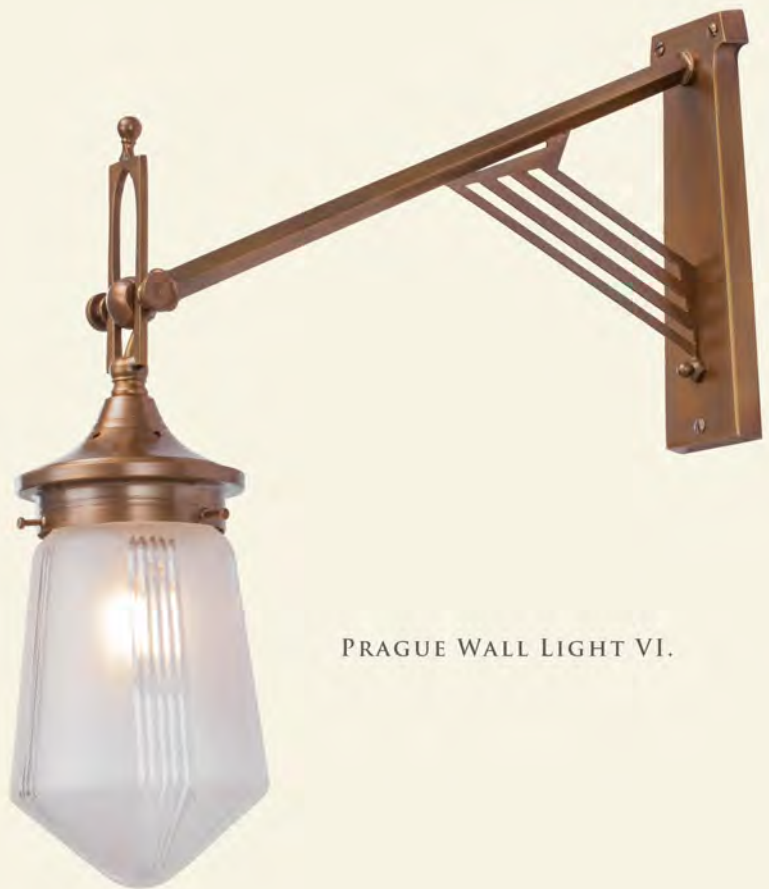

*Available with US sockets. **Optional glass shades page 89.

PRAGUE CEILING FITTING 20

PRAGUE CEILING FITTING 25

PRAGUE CEILING FITTING 30

**Optional glass shades:

20, 25, 30/1

20, 25, 30/2

Name	Height	Width	Min. Drop	Available Finish	Weight	Max. Wattage*
Prague Ceiling Fitting 20**	20cm / 8"	30cm / 12"		Antique/Shiny Brass/Nickel	0,9kg / 1,98lb	1x75W E27 / E26
Prague Ceiling Fitting 25**	21cm / 8"	35cm / 14"		Antique/Shiny Brass/Nickel	1,2kg / 2,64lb	2x75W E27 / E26
Prague Ceiling Fitting 30**	24cm / 9"	41cm / 16"		Antique/Shiny Brass/Nickel	1,4kg / 3,08lb	3x75W E27 / E26

*Available with US sockets.

PRAGUE WALL LIGHT I.

PRAGUE WALL LIGHT II.

PRAGUE WALL LIGHT III.

PRAGUE WALL LIGHT IV.

Name	Height	Width	Projection	Available Finish	Weight	Max. Wattage*
Prague Wall Light I.**	29cm / 11"	16cm / 6"	28cm / 11"	Antique/Shiny Brass/Nickel	1,3kg / 2,86lb	1x75W E27 / E26
Prague Wall Light II.**	36cm / 14"	12cm / 5"	23cm / 9"	Antique/Shiny Brass/Nickel	0,8kg / 1,76lb	1x75W E27 / E26
Prague Wall Light III.**	29cm / 11"	35cm / 14"	27cm / 11"	Antique/Shiny Brass/Nickel	2,1kg / 4,62lb	2x75W E27 / E26
Prague Wall Light IV.**	32cm / 13"	12cm / 5"	29cm / 11"	Antique/Shiny Brass/Nickel	0,9kg / 1,98lb	1x75W E27 / E26

*Available with US sockets. **Optional glass shades page 89.

PRAGUE WALL LIGHT VII.

PRAGUE WALL LIGHT VI.

Name	Height	Width	Projection	Available Finish	Weight	Max. Wattage*
Prague Wall Light VII.**	40cm / 16"	50cm / 20"	44cm / 17"	Antique/Shiny Brass/Nickel	2,2kg / 4,84lb	2x75W E27 / E26
Prague Wall Light VI.**	40cm / 16"	12cm / 5"	48cm / 19"	Antique/Shiny Brass/Nickel	1,4kg / 3,08lb	1x75W E27 / E26