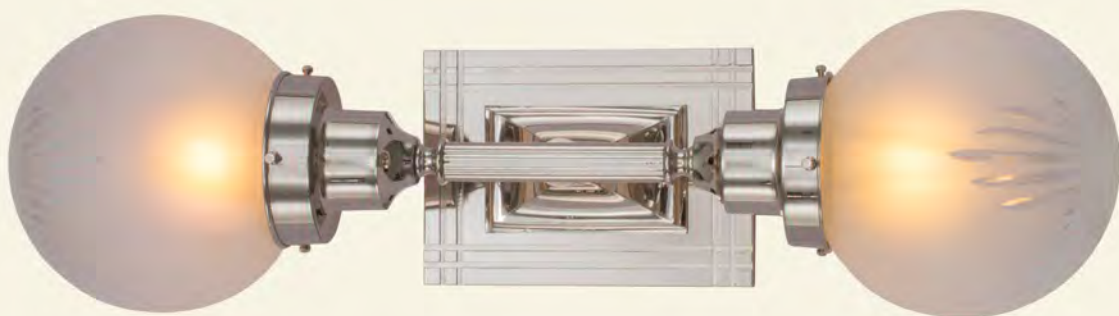

PARIS WALL LIGHT III.

Name	Height	Width	Projection	Available Finish	Weight	Max. Wattage*
Paris Wall Light II.**	55cm / 22"	15cm / 6"	18cm / 7"	Antique/Shiny Brass/Nickel	1,6kg / 3,52lb	2x75W E27 / E26
Paris Wall Light III.**	15cm / 6"	55cm / 22"	18cm / 7"	Antique/Shiny Brass/Nickel	1,6kg / 3,52lb	2x75W E27 / E26

*Available with US sockets. **Optional glass shades page 87.