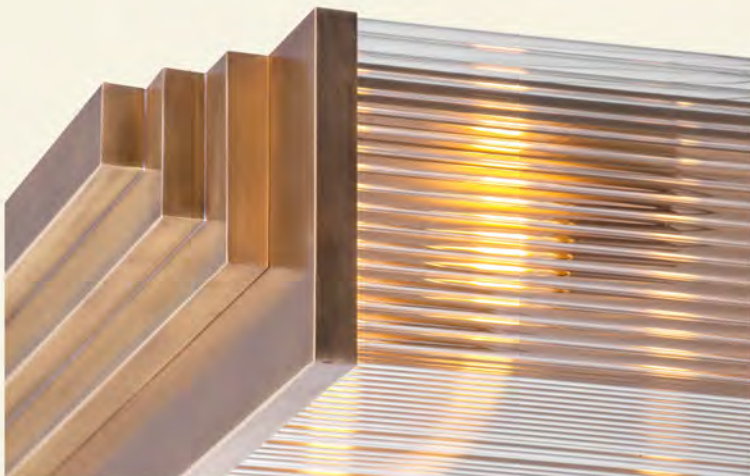

Name	Height	Width	Min. Drop	Available Finish	Weight	Max. Wattage*
Hamburg Pendant I.**	53,5cm / 21"	24,5x74cm / 10x29"	25cm / 10"	Antique/Shiny Brass/Nickel	4kg / 8,8lb	4x60W E14 / E12
Hamburg Pendant custom size**	53,5-200cm / 21-79"	24,5x74cm-150cm / 10x29"-59"	25cm / 10"	Antique/Shiny Brass/Nickel		6/8/10/12 x 60W E14 / E12
Hamburg Ceiling Fitting II.**	8cm / 3"	24,5x74 / 10x29"		Antique/Shiny Brass/Nickel	3kg / 6,6lb	4x60W E14 / E12
Hamburg Ceiling Fitting II.** custom size	8cm / 3"	24,5x74-150cm / 10x29-59"		Antique/Shiny Brass/Nickel		6/8/10/12 x 60W E14 / E12

*Available with US sockets. ** Available with frosted glass plate.