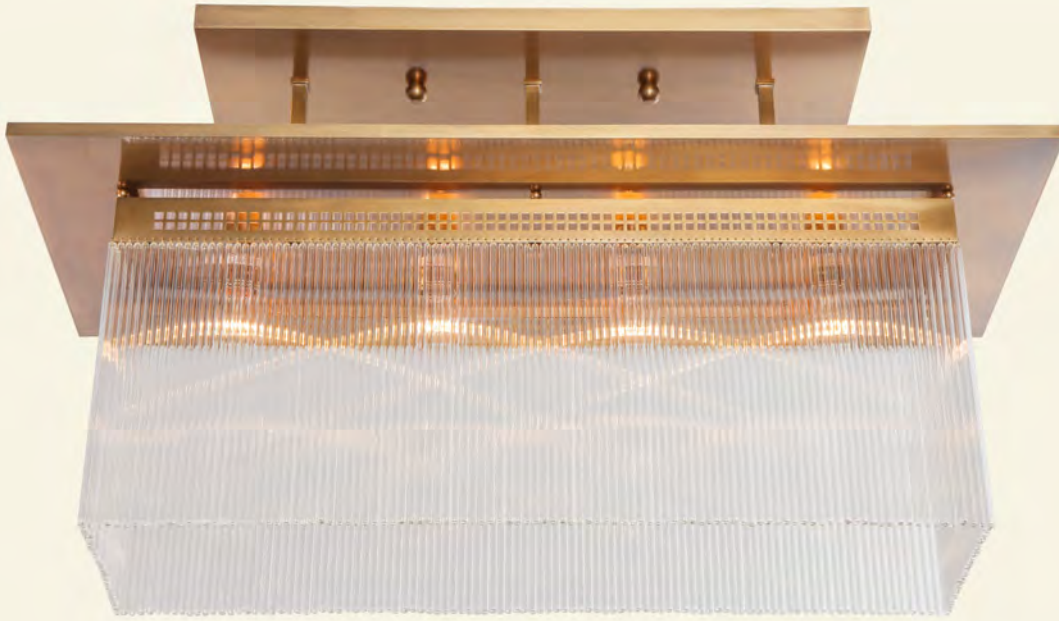

HOFFMANN CHANDELIER VI.