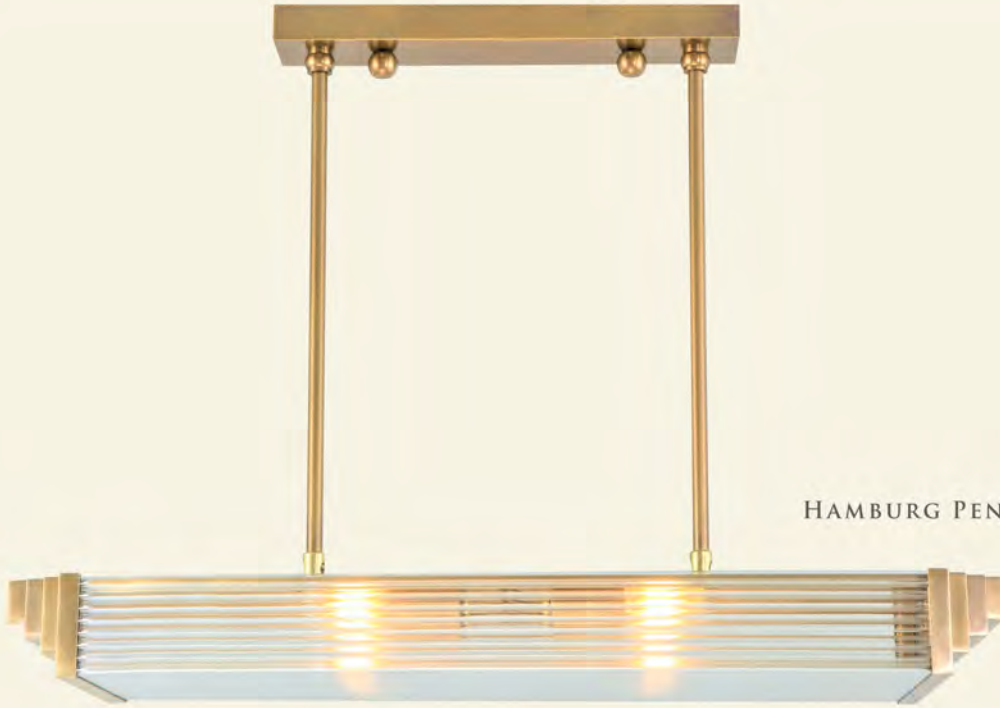

HAMBURG PENDANT I.