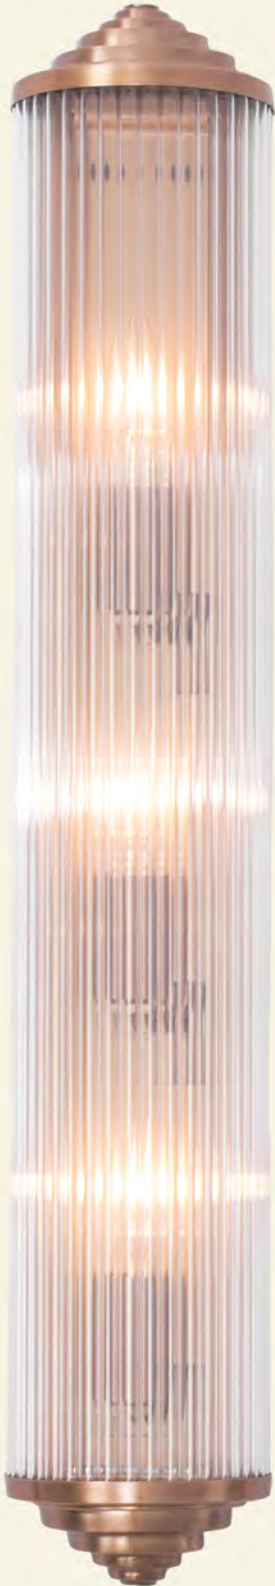

*Available with US sockets. Shown here with frosted glass.

PETITOT CHANDELIER IX.

PETITOT CHANDELIER IX.

Name	Height	Width	Min. Drop	Available Finish	Weight	Max. Wattage*
Petitot Chandelier IX.	48cm / 19"	70x70cm / 28x28"	48cm / 19"	Antique/Shiny Brass/Nickel	15kg / 33lb	9x60W E14 / E12

*Available with US sockets. Shown here with frosted glass.

PETITOT WALL LIGHT II/1.

PETITOT WALL LIGHT II/2.

Name	Height	Width	Projection	Available Finish	Weight	Max. Wattage*
Petitot Wall Light II/1**	46cm / 18"	12cm / 5"	8cm / 3"	Antique/Shiny Brass/Nickel	1,7kg / 3,74lb	1x60W E14/ E12
Petitot Wall Light II/2**	63cm / 25"	12cm / 5"	8cm / 3"	Antique/Shiny Brass/Nickel	2,1kg / 4,62lb	2x60W E14 / E12

*Available with US sockets. **Available with frosted glass.

PETITOT WALL LIGHT XI.

PETITOT WALL LIGHT XII.

Name	Height	Width	Projection	Available Finish	Weight	Max. Wattage*
Petitot Wall Light XII.**	44cm / 17"	20cm / 8"	7cm / 3"	Antique/Shiny Brass/Nickel	3,2kg / 7,04lb	2x60W E14 / E12
Petitot Wall Light XI.**	23cm / 9"	20cm / 8"	7cm / 3"	Antique/Shiny Brass/Nickel	1,6kg / 3,52lb	1x60W E14 / E12

*Available with US sockets. **Available with frosted glass plate.

PETITOT WALL LIGHT I/3.

PETITOT WALL LIGHT I/2.

PETITOT WALL LIGHT I/1.

Name	Height	Width	Projection	Available Finish	Weight	Max. Wattage*
Petitot Wall Light I/3.**	71cm / 28"	12cm / 5"	8cm / 3"	Antique/Shiny Brass/Nickel	1,8kg / 3,96lb	3x60W E14 / E12
Petitot Wall Light I/2.**	47cm / 19"	12cm / 5"	8cm / 3"	Antique/Shiny Brass/Nickel	1,3kg / 2,86lb	2x60W E14 / E12
Petitot Wall Light I/1.**	30cm / 12"	12cm / 5"	8cm / 3"	Antique/Shiny Brass/Nickel	0,9kg / 1,98lb	1x60W E14 / E12