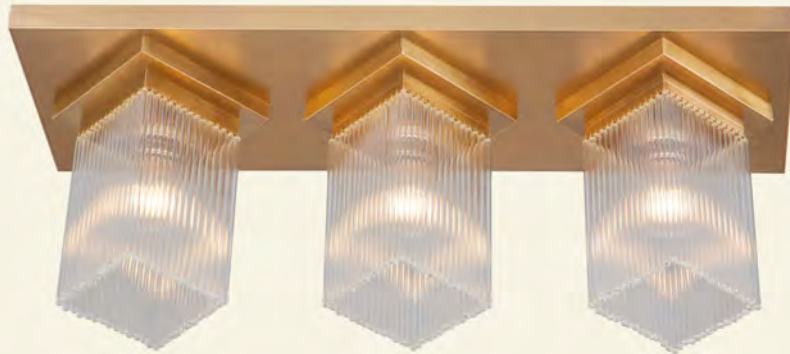

MONACO CEILING FITTING VII.