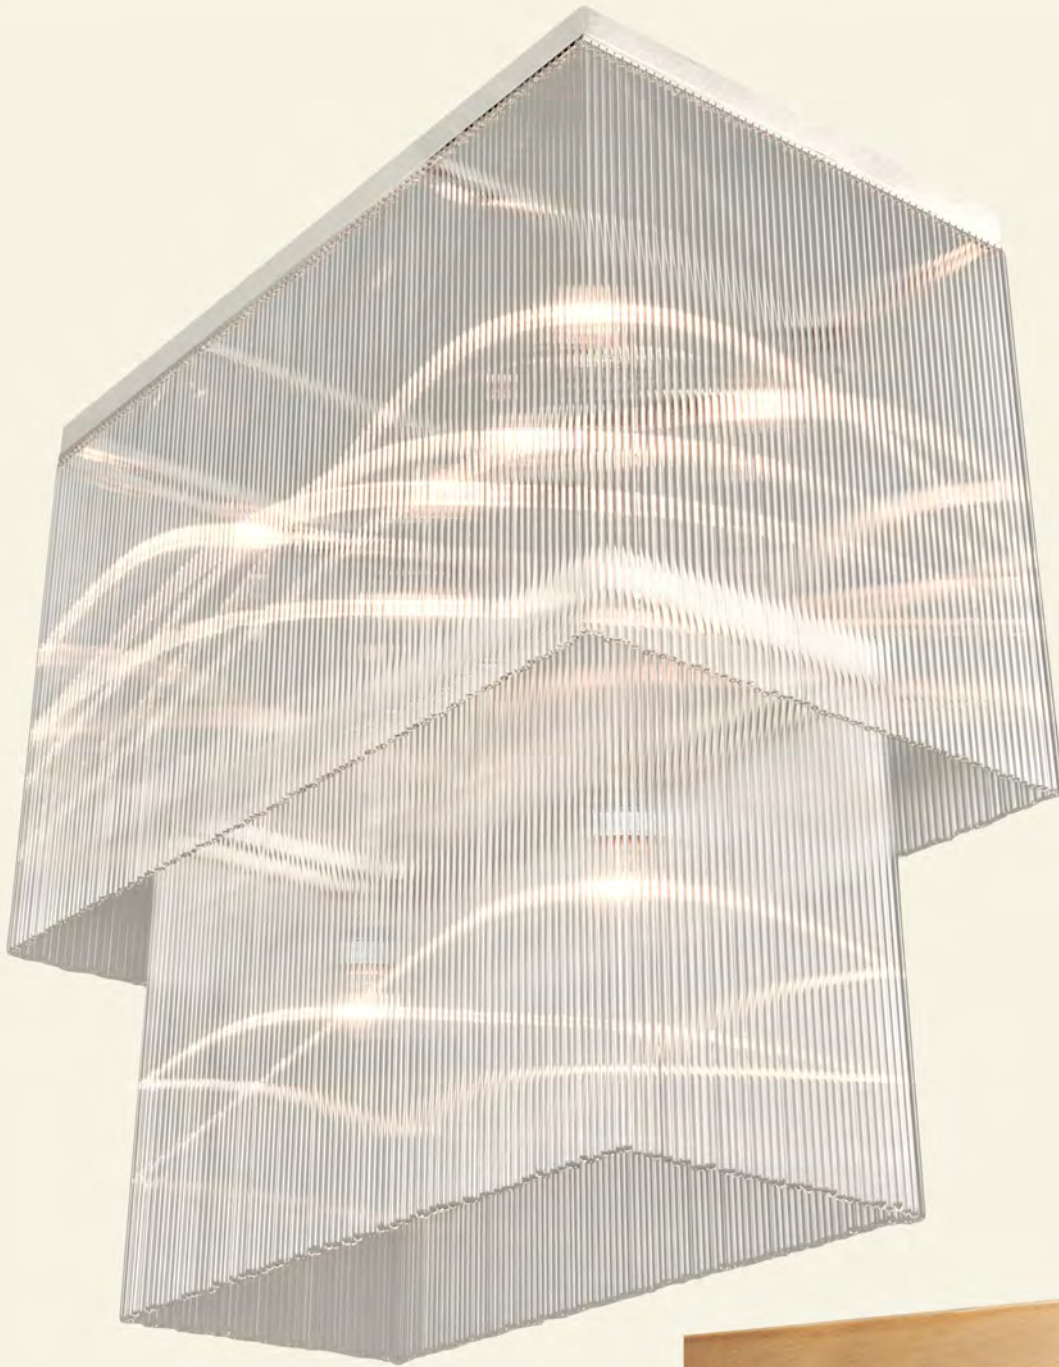

MONACO

MONACO COLLECTION'S PIECES ARE A MIX OF ELEGANT SQUARE SHAPE FRAMES AND CRYSTAL CLEAR HANDCUT GLASSES. THE MAJORITY OF THE LAMPS IS PERFECT FOR AVERAGE HEIGHT SPACES. SOME PIECES ARE FITTED WITH MORE THAN 1000 GLASS TUBES. AVAILABLE IN ANTIQUE, SHINY BRASS AND NICKEL FINISH.