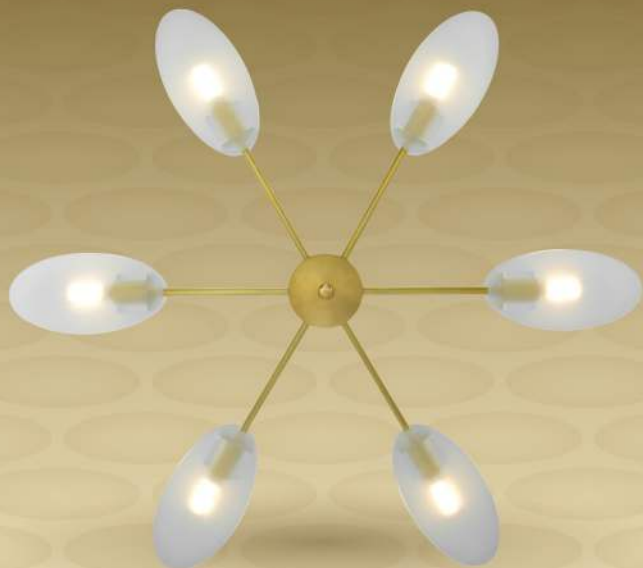

P
atinas

EST. 1981