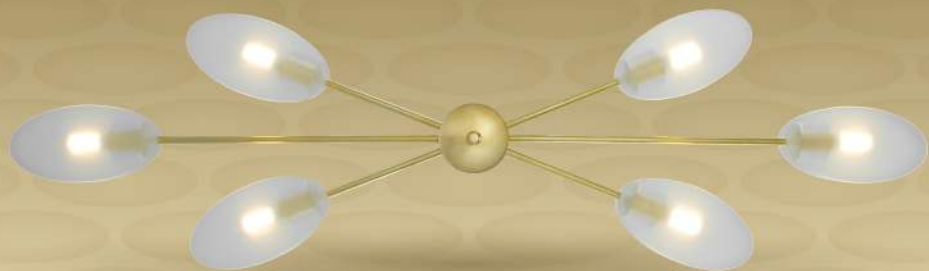

Patinas
EST. 1981

Ottone
FAMILY

Patinas
EST. 1981

PRESENT
CHANDELIER 3.

55 CM X 134 CM
MIN.H.: 15 CM
12X6W G9 DIM LED

Present
FAMILY

PRESENT
CHANDELIER 1.

H: 55 CM
MIN.H.: 15 CM
W: 115X35 CM
6X6W G9 DIM LED