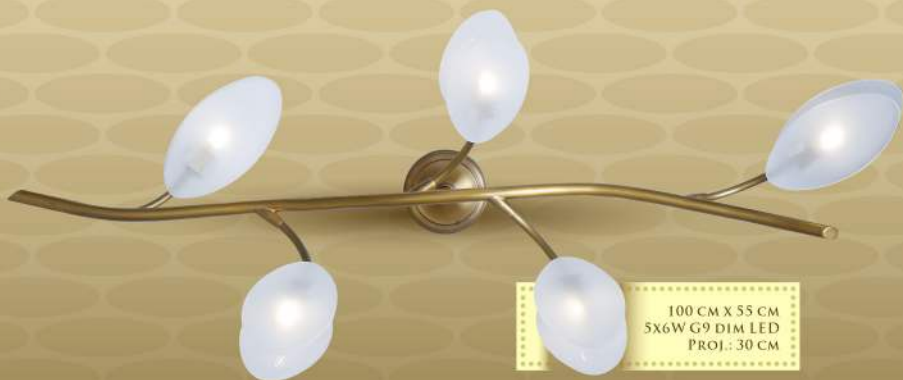

100 CM X 55 CM
5X6W G9 DIM LED
PROJ.: 30 CM

INVERNO
WALL LIGHT V.